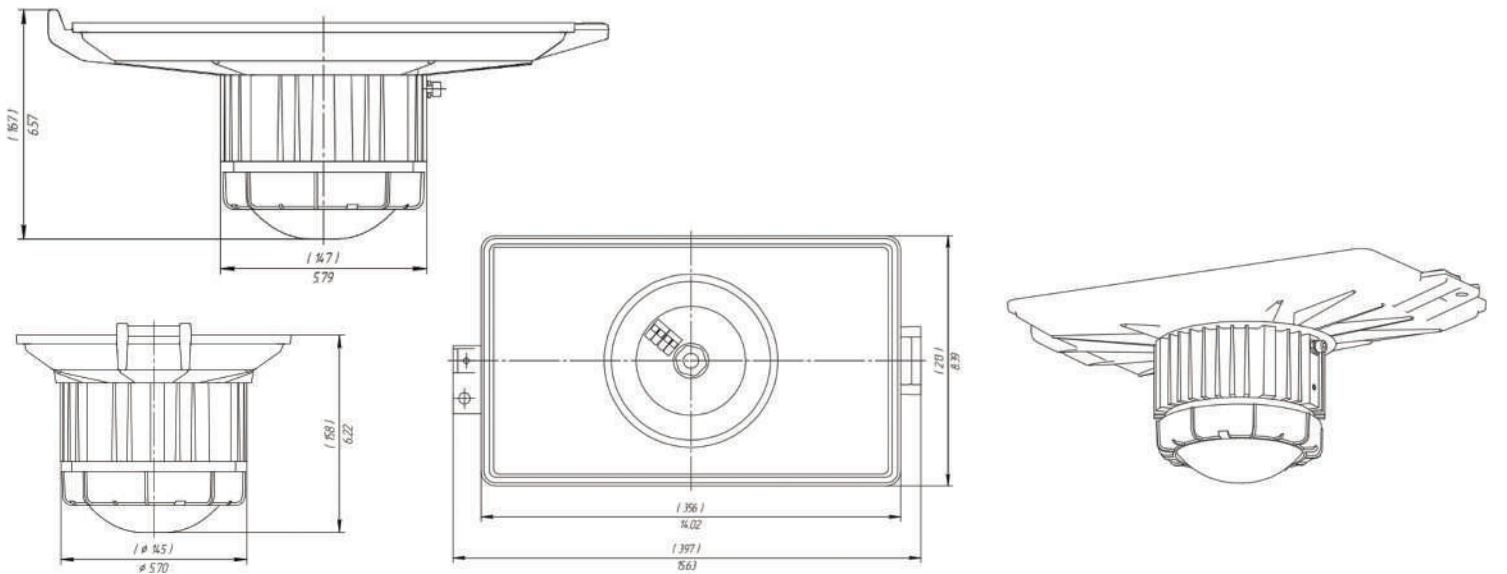

FIXTURE WEIGHT:
7,5 lb (3,4 kg)

RET-HL-RFA3 (20-60W)

FIXTURE WEIGHT:
10,8 lb (4,9 kg)

RET-HL-RFGE (20-60W)

FIXTURE WEIGHT:
10,8 lb (4,9 kg)

RET-HL-RFTB (20-60W)

FIXTURE WEIGHT:
11,5 lb (5,2 kg)

 CONTACTS