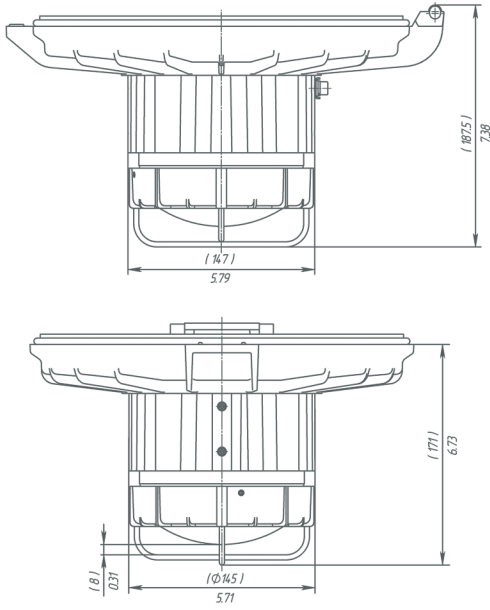

DATE:

RET-HL-RFC (20-60W)

FIXTURE WEIGHT:
9,9 lb (4,5 kg)

RET-HL-RFK (20-60W)

FIXTURE WEIGHT:
11 lb (5 kg)

RET-HL-RFH (20-60W)

FIXTURE WEIGHT:
11,2 lb (5,1 kg)

RET-HL-RFA2 (20-60W)

FIXTURE WEIGHT:
7,5 lb (3,4 kg)

RET-HL-RFA3 (20-60W)

FIXTURE WEIGHT:
10,8 lb (4,9 kg)

RET-HL-RFGE (20-60W)

FIXTURE WEIGHT:
10,8 lb (4,9 kg)

RET-HL-RFTB (20-60W)

FIXTURE WEIGHT:
11,5 lb (5,2 kg)

 CONTACTS