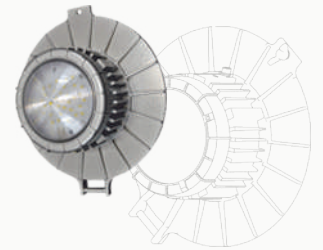

A R C U S

RET-HL LED LUMINARIES

RETRUS™ FOR HL

HAZARDOUS LOCATION 

RETRUS™ FOR IL

INDUSTRIAL LOCATION 

SPECIFICATION

MODEL WATTAGE	20W	36W	60W
LUMEN OUTPUT	2600 LM (GM)* 2300 LM (XPC)*	5200 LM (GM)* 4900 LM (XPC)*	8700 LM (GM)* 8100 LM (XPC)*
DIMENSIONS	Various (find out our drawings)		
NET FIXTURE WEIGHT	Various (find out our drawings)		
ENCLOSURE MATERIAL	Copper free aluminum alloy		
FINISH	Polyester powder coat finish		
HARDWARE AND MOUNTING	Marine grade stainless steel parts and screws		
CABLE GLANDS AND CONNECTORS	Classified for CID2 nickel plated brass cable gland		
LENS	Military Grade UL94 V-0 rated Lexan/Tempered clear borosilicate glass		
LIGHT SOURCE	Samsung LEDs R1		
COLOR RENDITION INDEX (CRI)	> 70		
INPUT POWER (+25°C)	20W	36W	60W
FIXTURE EFFICIENCY	130 LPW (GM) 115 LPW (XPC)	140 LPW (GM) 135 LPW (XPC)	135 LPW (GM) 130 LPW (XPC)
LED DRIVER	INVENTRONICS 90-305VAC	CUSTOM MADE 120-277 VAC/230-370VDC	MEANWELL 90-295 VAC/ 127-417VDC
LED DRIVER PROTECTION	SHORT CIRCUIT, OVER LOAD PROTECTION, OVER VOLTAGE	SHORT CIRCUIT, OVER TEMPERATURE, OVER VOLTAGE	SHORT CIRCUIT, OVER TEMPERATURE
SURGE PROTECTION	2 KV	1 KV	2 KV
POWER FACTOR	> 0.95 (120, 220VAC) / > 0.9 (277VAC)	> 0.95	> 0.95 at 115V
THD (total harmonic distortion)	<20%	<30%	<20%
INRUSH CURRENT	40A	27A	45A
AMBIENT OPERATING TEMPERATURE	-40°C TO +55°C	-40°C TO +55°C	-40°C TO +45°C
T-RATING FOR (+55°C)	T6	T5, T6 (+50°C)	T6
FIXTURE LIFE (+25°C)	120 000 HOURS	70 000 HOURS	100 000 HOURS
FIXTURE LIFE (+55°C)	25 000 HOURS	40 000 HOURS	50 000 HOURS (+45°C)
FIXTURE LIFE (+65°C)	N/A	N/A	N/A
WARRANTY	5 YEAR	5YEAR	5 YEAR

8 WATTAGE

20W

36W

60W

9 BODY COLOR

S Silver (Standard)

*** - secondary optics comes only with glass reflector (lens)

** - available on 36W Models