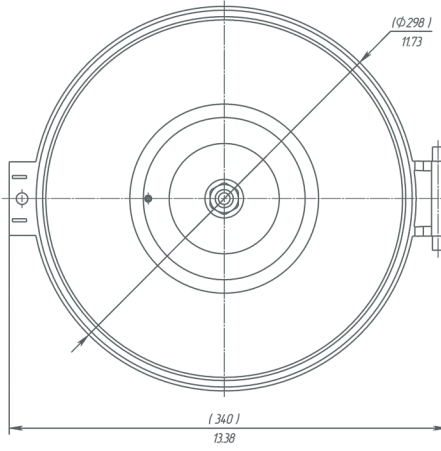

DATE:

RET-HL-RFC (20-60W)

FIXTURE WEIGHT:
9,9 lb (4,5 kg)

RET-HL-RFK (20-60W)

FIXTURE WEIGHT:
11 lb (5 kg)

RET-HL-RFH (20-60W)

FIXTURE WEIGHT:
11,2 lb (5,1 kg)

RET-HL-RFA2 (20-60W)

FIXTURE WEIGHT:
7,5 lb (3,4 kg)

RET-HL-RFA3 (20-60W)

FIXTURE WEIGHT:
10,8 lb (4,9 kg)

RET-HL-RFGE (20-60W)

FIXTURE WEIGHT:
10,8 lb (4,9 kg)

RET-HL-RFTB (20-60W)

FIXTURE WEIGHT:
11,5 lb (5,2 kg)

 CONTACTS