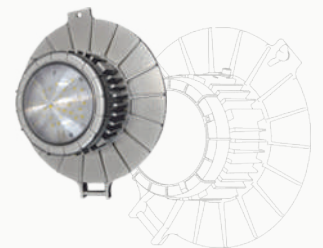

A R C U S

RET-HL LED LUMINARIES

RETRUS™ FOR HL

HAZARDOUS LOCATION 

RETRUS™ FOR IL

INDUSTRIAL LOCATION 

SPECIFICATION

MODEL WATTAGE	20W	36W	60W
LUMEN OUTPUT	2600 LM (GM)* 2300 LM (XPC)*	5200 LM (GM)* 4900 LM (XPC)*	8700 LM (GM)* 8100 LM (XPC)*
DIMENSIONS	Various (find out our drawings)		
NET FIXTURE WEIGHT	Various (find out our drawings)		
ENCLOSURE MATERIAL	Copper free aluminum alloy		
FINISH	Polyester powder coat finish		
HARDWARE AND MOUNTING	Marine grade stainless steel parts and screws		
CABLE GLANDS AND CONNECTORS	Classified for CID2 nickel plated brass cable gland		
LENS	Military Grade UL94 V-0 rated Lexan/Tempered clear borosilicate glass		
LIGHT SOURCE	Samsung LEDs R1		
COLOR RENDITION INDEX (CRI)	> 70		
INPUT POWER (+25°C)	20W	36W	60W
FIXTURE EFFICIENCY	130 LPW (GM) 115 LPW (XPC)	140 LPW (GM) 135 LPW (XPC)	135 LPW (GM) 130 LPW (XPC)
LED DRIVER	INVENTRONICS 90-305VAC	CUSTOM MADE 120-277 VAC/230-370VDC	MEANWELL 90-295 VAC/ 127-417VDC
LED DRIVER PROTECTION	SHORT CIRCUIT, OVER LOAD PROTECTION, OVER VOLTAGE	SHORT CIRCUIT, OVER TEMPERATURE, OVER VOLTAGE	SHORT CIRCUIT, OVER TEMPERATURE
SURGE PROTECTION	2 KV	1 KV	2 KV
POWER FACTOR	> 0.95 (120, 220VAC) / > 0.9 (277VAC)	> 0.95	> 0.95 at 115V
THD (total harmonic distortion)	<20%	<30%	<20%
INRUSH CURRENT	40A	27A	45A
AMBIENT OPERATING TEMPERATURE	-40°C TO +55°C	-40°C TO +55°C	-40°C TO +45°C
T-RATING FOR (+55°C)	T6	T5, T6 (+50°C)	T6
FIXTURE LIFE (+25°C)	120 000 HOURS	70 000 HOURS	100 000 HOURS
FIXTURE LIFE (+55°C)	25 000 HOURS	40 000 HOURS	50 000 HOURS (+45°C)
FIXTURE LIFE (+65°C)	N/A	N/A	N/A
WARRANTY	5 YEAR	5YEAR	5 YEAR

8 WATTAGE

20W

36W

60W

9 BODY COLOR

S Silver (Standard)

*** - secondary optics comes only with glass reflector (lens)

** - available on 36W Models