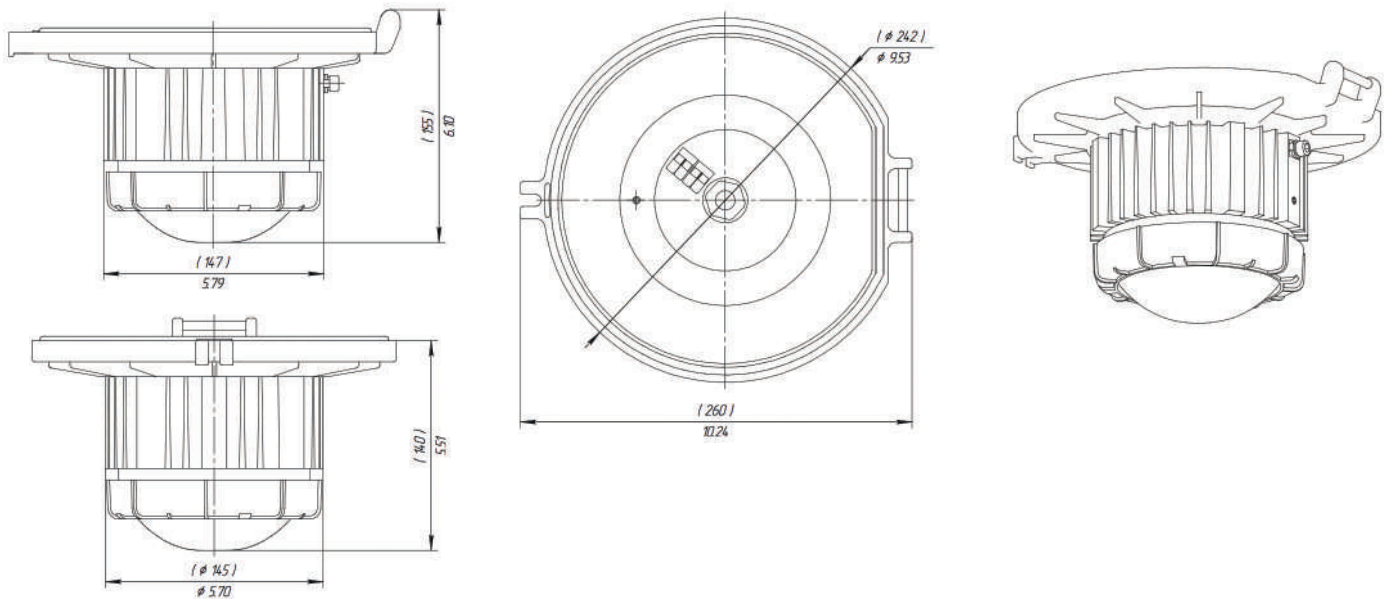

RET-HL-RFA2 (20-60W)

FIXTURE WEIGHT:
7,5 lb (3,4 kg)