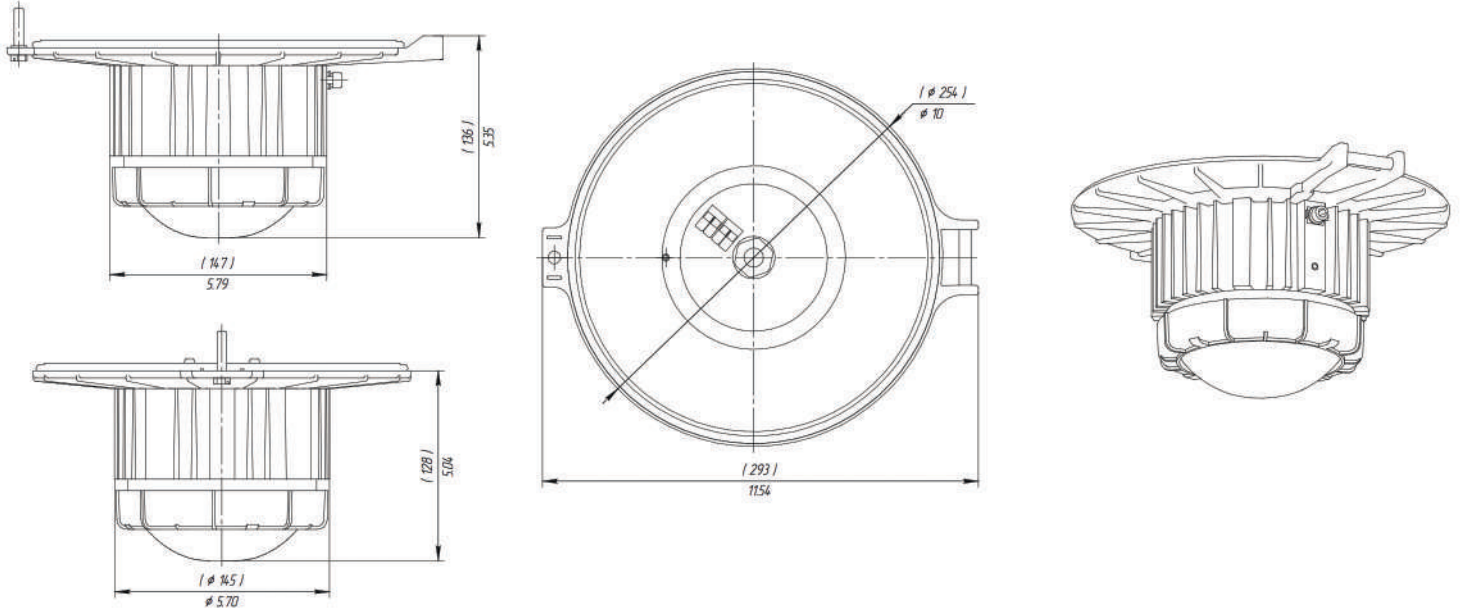

DATE:

RET-HL-RFC (20-60W)

FIXTURE WEIGHT:
9,9 lb (4,5 kg)

RET-HL-RFK (20-60W)

FIXTURE WEIGHT:
11 lb (5 kg)

RET-HL-RFH (20-60W)

FIXTURE WEIGHT:
11,2 lb (5,1 kg)

RET-HL-RFA2 (20-60W)