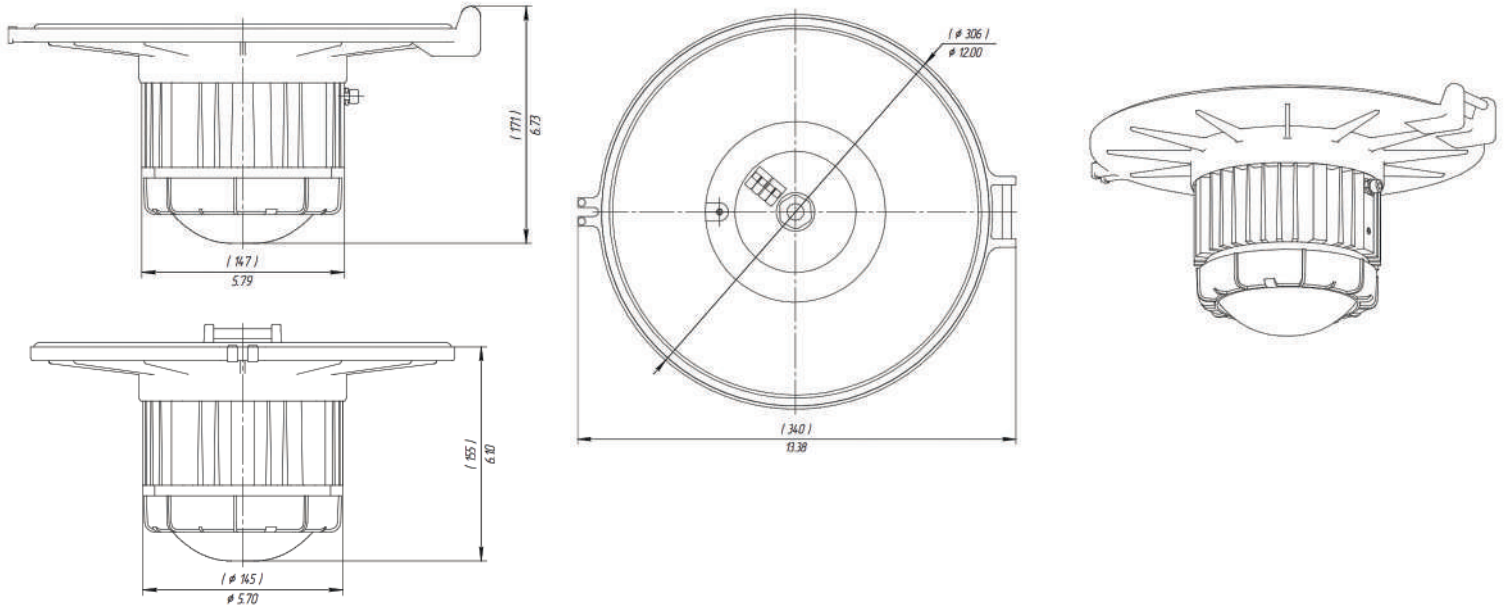

RET-HL-RFA3 (20-60W)

FIXTURE WEIGHT:
10,8 lb (4,9 kg)