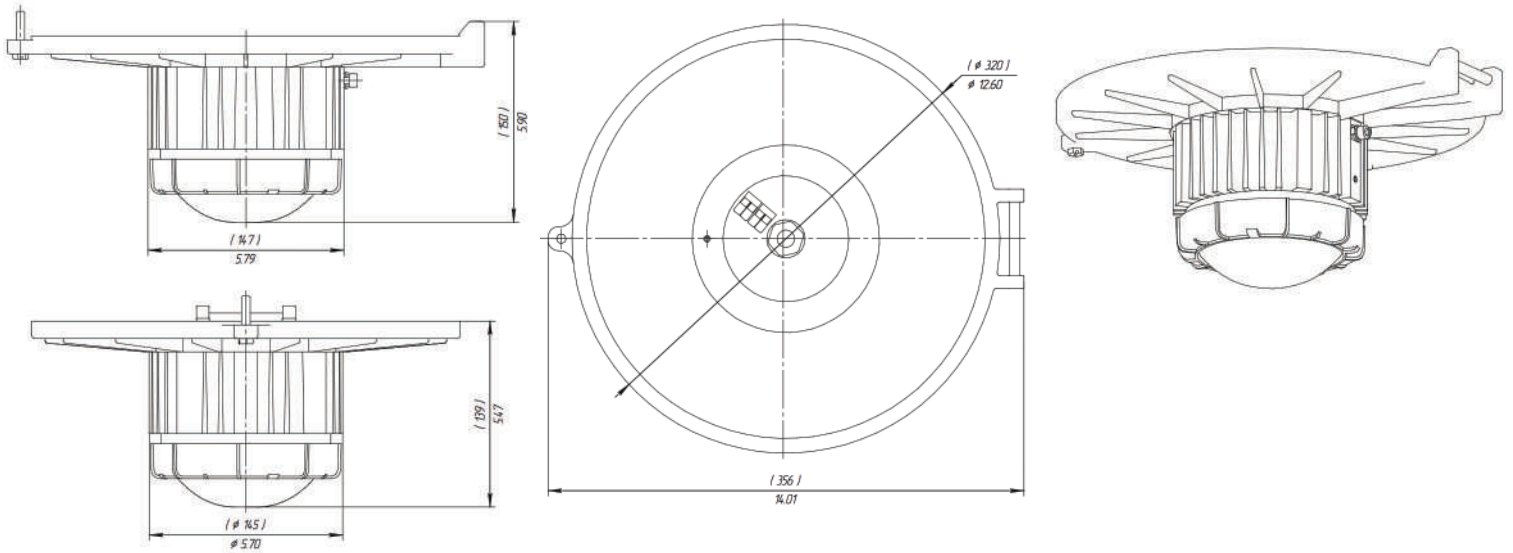

DATE:

RET-HL-RFC (20-60W)

FIXTURE WEIGHT:
9,9 lb (4,5 kg)

RET-HL-RFK (20-60W)

FIXTURE WEIGHT:
11 lb (5 kg)

RET-HL-RFH (20-60W)

FIXTURE WEIGHT:
11,2 lb (5,1 kg)

RET-HL-RFA2 (20-60W)