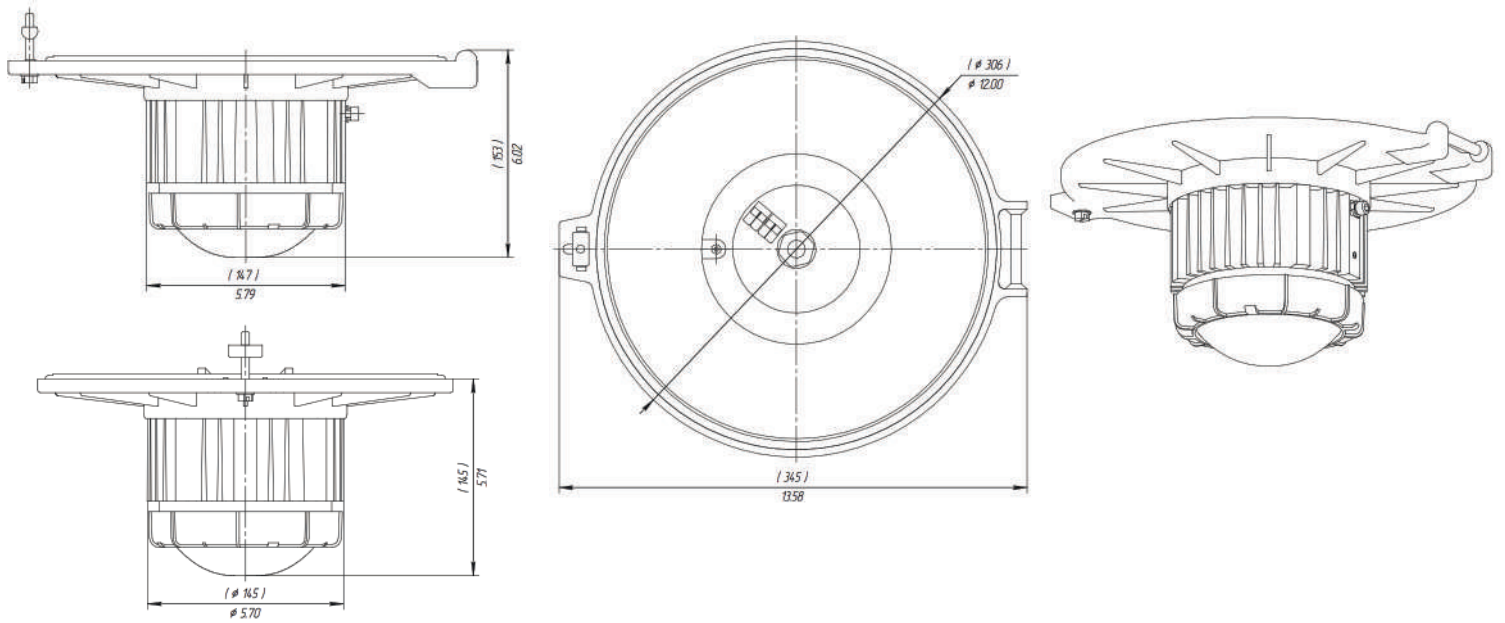

DATE:

RET-HL-RFC (20-60W)

FIXTURE WEIGHT:
9,9 lb (4,5 kg)

RET-HL-RFK (20-60W)

FIXTURE WEIGHT:
11 lb (5 kg)

RET-HL-RFH (20-60W)

FIXTURE WEIGHT:
11,2 lb (5,1 kg)

RET-HL-RFA2 (20-60W)