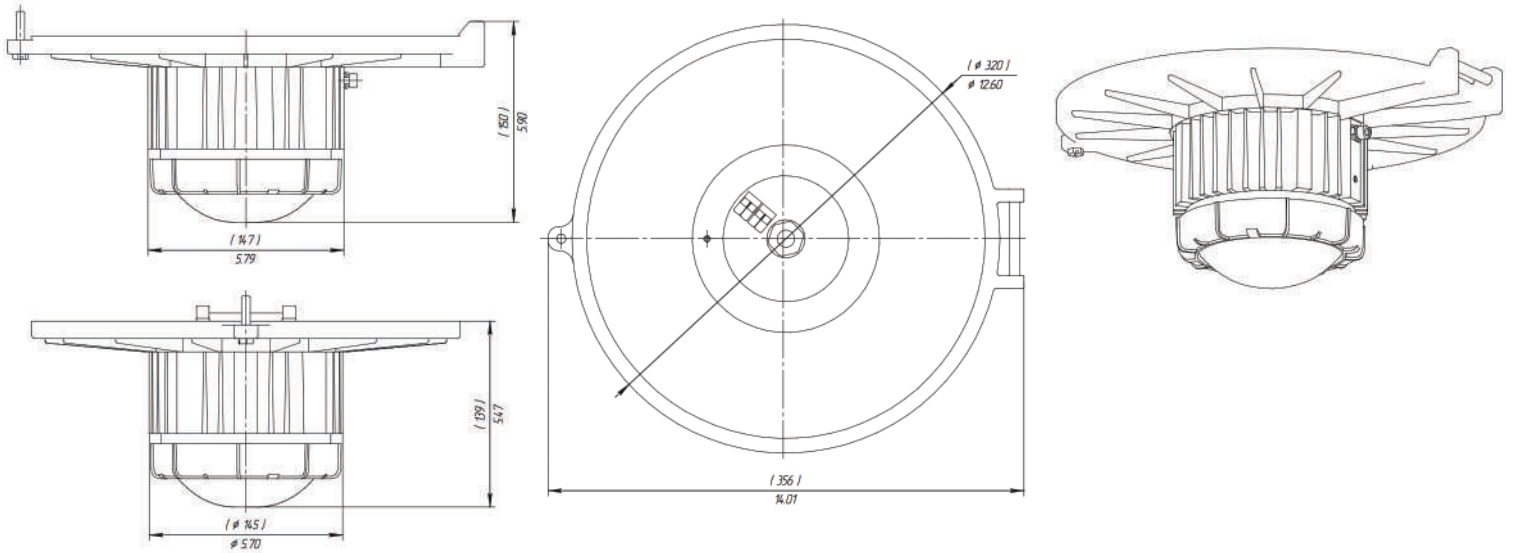

RET-IL-RFH (20-60W)

FIXTURE WEIGHT:
11,2 lb (5,1 kg)