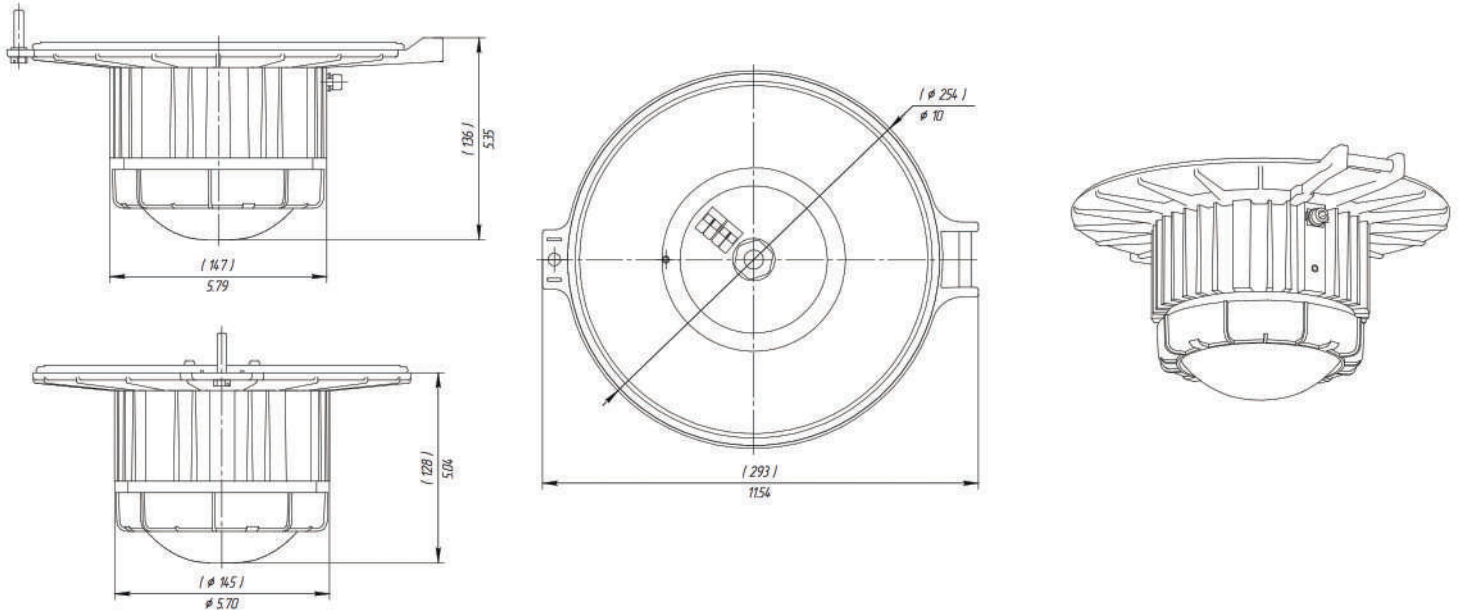

DESCRIPTION:

CONTACT INFORMATION:

NAME:

E-MAIL:

PHONE:

DATE:

RET-IL-RFC (20-60W)

FIXTURE WEIGHT:
9,9 lb (4,5 kg)