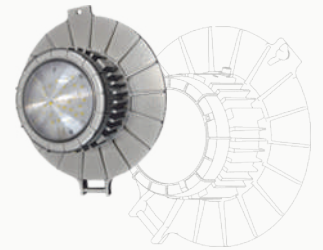

A R C U S

RET-IL LED LUMINARIES

RETRUS™ FOR HL

HAZARDOUS LOCATION

RETRUS™ FOR IL

INDUSTRIAL LOCATION

SPECIFICATION

MODEL WATTAGE	20W	36W	60W
LUMEN OUTPUT	2600 LM (GM)* 2300 LM (XPC)*	5200 LM (GM)* 4900 LM (XPC)*	8700 LM (GM)* 8100 LM (XPC)*
DIMENSIONS	Various (find out our drawings)		
NET FIXTURE WEIGHT	Various (find out our drawings)		
ENCLOSURE MATERIAL	Copper free aluminum alloy		
FINISH	Polyester powder coat finish		
HARDWARE AND MOUNTING	Marine grade stainless steel parts and screws		
CABLE GLANDS AND CONNECTORS	Classified for CID2 nickel plated brass cable gland		
LENS	Military Grade UL94 V-0 rated Lexan/Tempered clear borosilicate glass		
LIGHT SOURCE	High Power Samsung R1 chips		
COLOR RENDITION INDEX (CRI)	> 70		
INPUT POWER (+25°C)	20W	36W	60W
FIXTURE EFFICIENCY	130 LPW (GM) 115 LPW (XPC)	140 LPW (GM) 135 LPW (XPC)	135 LPW (GM) 130 LPW (XPC)
LED DRIVER	INVENTRONICS 90-305VAC	CUSTOM MADE 120-277 VAC/230-370VDC	MEANWELL 90-295 VAC/ 127-417VDC
LED DRIVER PROTECTION	SHORT CIRCUIT, OVER LOAD PROTECTION, OVER VOLTAGE	SHORT CIRCUIT, OVER TEMPERATURE, OVER VOLTAGE	SHORT CIRCUIT, OVER TEMPERATURE
SURGE PROTECTION	2 KV	1 KV	2 KV
POWER FACTOR	> 0.95 (120, 220VAC) / > 0.9 (277VAC)	> 0.95	> 0.95 at 115V
THD (total harmonic distortion)	<20%	<30%	<20%
INRUSH CURRENT	40A	27A	45A
AMBIENT OPERATING TEMPERATURE	-40°C TO +55°C	-40°C TO +55°C	-40°C TO +45°C
T-RATING FOR (+55°C)	T6	T5, T6 (+50°C)	T6
FIXTURE LIFE (+25°C)	120 000 HOURS	70 000 HOURS	100 000 HOURS
FIXTURE LIFE (+55°C)	25 000 HOURS	40 000 HOURS	50 000 HOURS (+45°C)
FIXTURE LIFE (+65°C)	N/A	N/A	N/A
WARRANTY	5 YEAR	5YEAR	5 YEAR