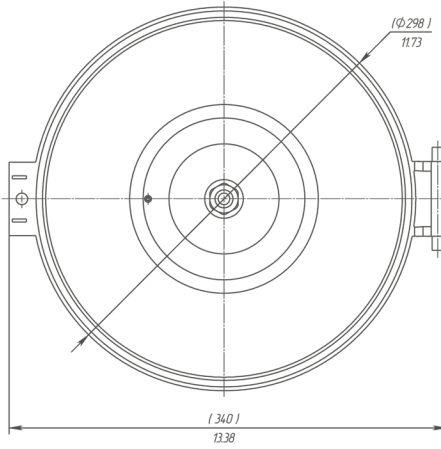

RET-IL-RFTB (20-60W)

FIXTURE WEIGHT:
11,5 lb (5,2 kg)