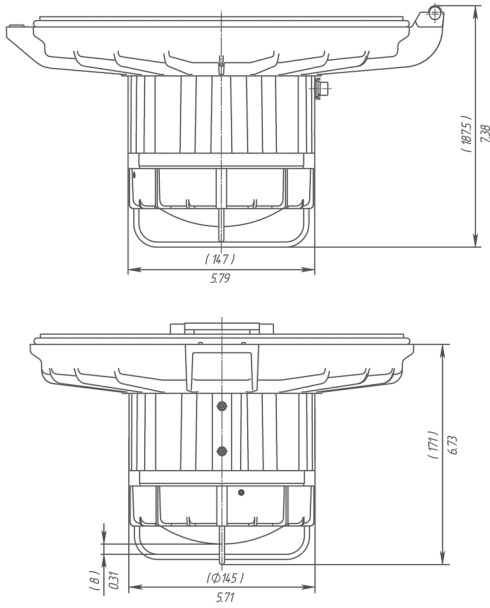

DESCRIPTION:

CONTACT INFORMATION:

NAME:

E-MAIL:

PHONE:

DATE:

RET-IL-RFC (20-60W)

FIXTURE WEIGHT:
9,9 lb (4,5 kg)

RET-IL-RFK (20-60W)

FIXTURE WEIGHT:
11 lb (5 kg)

RET-IL-RFH (20-60W)

FIXTURE WEIGHT:
11,2 lb (5,1 kg)

RET-IL-RFA2 (20-60W)

FIXTURE WEIGHT:
7,5 lb (3,4 kg)

RET-IL-RFA3 (20-60W)

FIXTURE WEIGHT:
10,8 lb (4,9 kg)

RET-IL-RFGE (20-60W)

FIXTURE WEIGHT:
10,8 lb (4,9 kg)

RET-IL-RFTB (20-60W)

FIXTURE WEIGHT:
11,5 lb (5,2 kg)

 CONTACTS

(858) 353-1073

SALES@ARCUSLIGHT.COM

10457 ROSELLE STREET, SUITE #E
SAN DIEGO, CA 92121