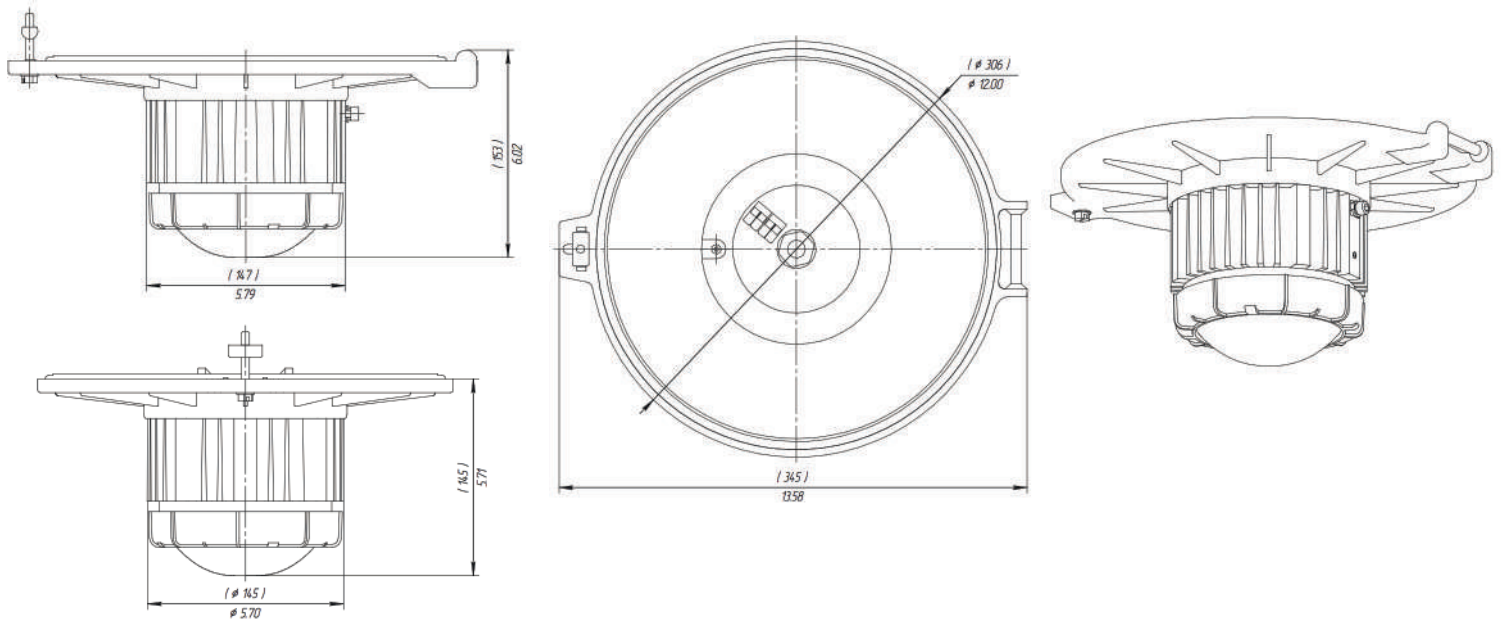

RET-IL-RFK (20-60W)

FIXTURE WEIGHT:
11 lb (5 kg)