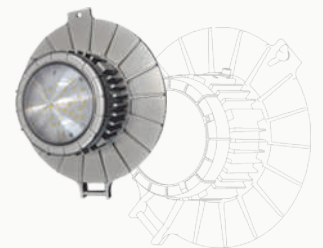

A R C U S

RET-IL LED LUMINARIES

RETRUS™ FOR HL

HAZARDOUS LOCATION

RETRUS™ FOR IL

INDUSTRIAL LOCATION

SPECIFICATION

MODEL WATTAGE	20W	36W	60W
LUMEN OUTPUT	2600 LM (GM)* 2300 LM (XPC)*	5200 LM (GM)* 4900 LM (XPC)*	8700 LM (GM)* 8100 LM (XPC)*
DIMENSIONS	Various (find out our drawings)		
NET FIXTURE WEIGHT	Various (find out our drawings)		
ENCLOSURE MATERIAL	Copper free aluminum alloy		
FINISH	Polyester powder coat finish		
HARDWARE AND MOUNTING	Marine grade stainless steel parts and screws		
CABLE GLANDS AND CONNECTORS	Classified for CID2 nickel plated brass cable gland		
LENS	Military Grade UL94 V-0 rated Lexan/Tempered clear borosilicate glass		
LIGHT SOURCE	High Power Samsung R1 chips		
COLOR RENDITION INDEX (CRI)	> 70		
INPUT POWER (+25°C)	20W	36W	60W
FIXTURE EFFICIENCY	130 LPW (GM) 115 LPW (XPC)	140 LPW (GM) 135 LPW (XPC)	135 LPW (GM) 130 LPW (XPC)
LED DRIVER	INVENTRONICS 90-305VAC	CUSTOM MADE 120-277 VAC/230-370VDC	MEANWELL 90-295 VAC/ 127-417VDC
LED DRIVER PROTECTION	SHORT CIRCUIT, OVER LOAD PROTECTION, OVER VOLTAGE	SHORT CIRCUIT, OVER TEMPERATURE, OVER VOLTAGE	SHORT CIRCUIT, OVER TEMPERATURE
SURGE PROTECTION	2 KV	1 KV	2 KV
POWER FACTOR	> 0.95 (120, 220VAC) / > 0.9 (277VAC)	> 0.95	> 0.95 at 115V
THD (total harmonic distortion)	<20%	<30%	<20%
INRUSH CURRENT	40A	27A	45A
AMBIENT OPERATING TEMPERATURE	-40°C TO +55°C	-40°C TO +55°C	-40°C TO +45°C
T-RATING FOR (+55°C)	T6	T5, T6 (+50°C)	T6
FIXTURE LIFE (+25°C)	120 000 HOURS	70 000 HOURS	100 000 HOURS
FIXTURE LIFE (+55°C)	25 000 HOURS	40 000 HOURS	50 000 HOURS (+45°C)
FIXTURE LIFE (+65°C)	N/A	N/A	N/A
WARRANTY	5 YEAR	5YEAR	5 YEAR