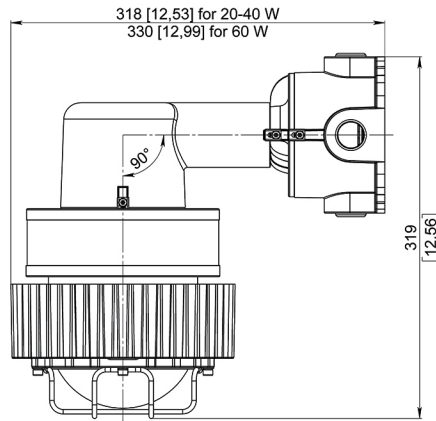

20-40 W

60 W

ROB-EX-SA-20-40W/60W

STANCHION MOUNT 25°

FIXTURE WEIGHT:
12,04 lb (5,46 kg) / 13,91 lb (6,31 kg)

20-40 W

60 W

ROB-EX-SS-20-40W/60W

STANCHION MOUNT 90°

FIXTURE WEIGHT:
12,54 lb (5,69 kg) / 14,42 lb (6,54 kg)

20-40 W

60 W

ROB-EX-WA-20-40W/60W

FIXTURE WEIGHT:
13,49 lb (6,12 kg) / 15,37 lb (6,97 kg)

WALL MOUNT 25°

20-40 W

60 W

ROB-EX-WM-20-40W/60W

FIXTURE WEIGHT:
14,0 lb (6,35 kg) / 15,87 lb (7,2 kg)

WALL MOUNT 90°

20-40 W

60 W

ROB-EX-CM-20-40W/60W

CEILING MOUNT