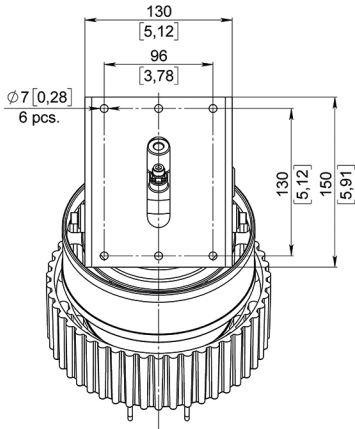

STANCHION MOUNT 90°

FIXTURE WEIGHT:
12,54 lb (5,69 kg) / 14,42 lb (6,54 kg)

20-40 W

60 W

ROB-EX-WA-20-40W/60W

FIXTURE WEIGHT:
13,49 lb (6,12 kg) / 15,37 lb (6,97 kg)

WALL MOUNT 25°

20-40 W

60 W

ROB-EX-WM-20-40W/60W

FIXTURE WEIGHT:
14,0 lb (6,35 kg) / 15,87 lb (7,2 kg)

WALL MOUNT 90°

20-40 W

60 W

ROB-EX-CM-20-40W/60W

CEILING MOUNT

FIXTURE WEIGHT:
11,51 lb (5,22 kg) / 13,38 lb (6,07 kg)

20-40 W

60 W

ROB-EX-SB-20-40W/60W

SWIVEL BRACKET

FIXTURE WEIGHT:
12,61 lb (5,72 kg) / 14,48 lb (6,57 kg)

20-40 W

60 W

ROB-EX-EM-20-40W/60W

EYE-BOLT MOUNT

FIXTURE WEIGHT:
10,54 lb (4,78 kg) / 12,41 lb (5,63 kg)

20-40 W

60 W

 **CONTACTS**

(858) 353-1073

SALES@ARCUSLIGHT.COM