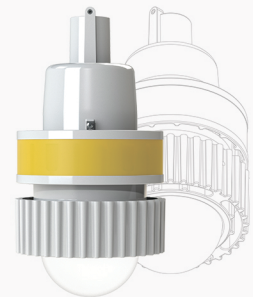

EXPLOSION PROOF

ROBUS™ FOR HL