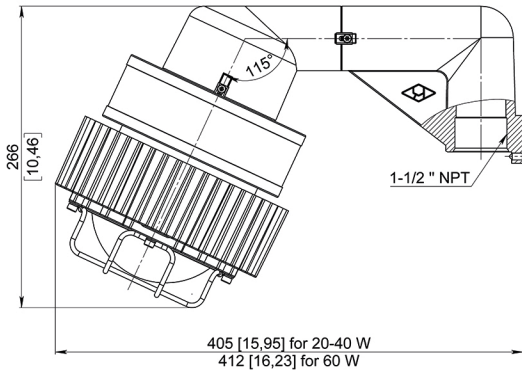

LOCATION:

DESCRIPTION:

CONTACT INFORMATION:

NAME: E-MAIL:

PHONE: DATE:

ROB-EX-PM-20-40W/60W

PENDANT MOUNT

FIXTURE WEIGHT:
10,47 lb (4,75 kg) / 12,35 lb (5,6 kg)

20-40 W

60 W

ROB-EX-SA-20-40W/60W

STANCHION MOUNT 25°

FIXTURE WEIGHT:
12,04 lb (5,46 kg) / 13,91 lb (6,31 kg)

20-40 W

60 W

ROB-EX-SS-20-40W/60W

STANCHION MOUNT 90°

FIXTURE WEIGHT:
12,54 lb (5,69 kg) / 14,42 lb (6,54 kg)

20-40 W

60 W

ROB-EX-WA-20-40W/60W

FIXTURE WEIGHT:
13,49 lb (6,12 kg) / 15,37 lb (6,97 kg)

WALL MOUNT 25°

20-40 W