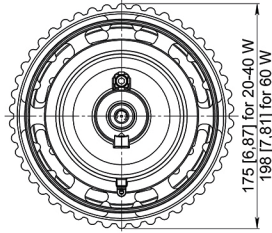

ROB-EX-PM-20-40W/60W

PENDANT MOUNT

FIXTURE WEIGHT:
10,47 lb (4,75 kg) / 12,35 lb (5,6 kg)

20-40 W

60 W