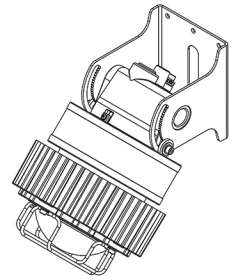

60 W

ROB-EX-WM-20-40W/60W

FIXTURE WEIGHT:
14,0 lb (6,35 kg) / 15,87 lb (7,2 kg)

WALL MOUNT 90°

20-40 W

60 W

ROB-EX-CM-20-40W/60W

CEILING MOUNT

FIXTURE WEIGHT:
11,51 lb (5,22 kg) / 13,38 lb (6,07 kg)

20-40 W

60 W

ROB-EX-SB-20-40W/60W

SWIVEL BRACKET

FIXTURE WEIGHT:
12,61 lb (5,72 kg) / 14,48 lb (6,57 kg)

20-40 W

60 W

ROB-EX-EM-20-40W/60W

EYE-BOLT MOUNT

FIXTURE WEIGHT:
10,54 lb (4,78 kg) / 12,41 lb (5,63 kg)

20-40 W

60 W

 **CONTACTS**

(858) 353-1073

SALES@ARCUSLIGHT.COM