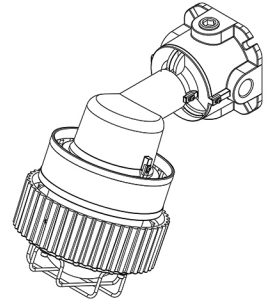

20-40 W

60 W

ROB-EX-SA-20-40W/60W

STANCHION MOUNT 25°

FIXTURE WEIGHT:
12,04 lb (5,46 kg) / 13,91 lb (6,31 kg)

20-40 W

60 W

ROB-EX-SS-20-40W/60W

STANCHION MOUNT 90°

FIXTURE WEIGHT:
12,54 lb (5,69 kg) / 14,42 lb (6,54 kg)

20-40 W

60 W

ROB-EX-WA-20-40W/60W

FIXTURE WEIGHT:
13,49 lb (6,12 kg) / 15,37 lb (6,97 kg)

WALL MOUNT 25°

20-40 W

60 W

ROB-EX-WM-20-40W/60W

FIXTURE WEIGHT:
14,0 lb (6,35 kg) / 15,87 lb (7,2 kg)

WALL MOUNT 90°

20-40 W

60 W

ROB-EX-CM-20-40W/60W

CEILING MOUNT