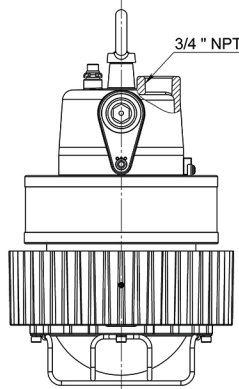

60 W

ROB-EX-WM-20-40W/60W

FIXTURE WEIGHT:
14,0 lb (6,35 kg) / 15,87 lb (7,2 kg)

WALL MOUNT 90°

20-40 W

60 W

ROB-EX-CM-20-40W/60W

CEILING MOUNT

FIXTURE WEIGHT:
11,51 lb (5,22 kg) / 13,38 lb (6,07 kg)

20-40 W

60 W

ROB-EX-SB-20-40W/60W

SWIVEL BRACKET

FIXTURE WEIGHT:
12,61 lb (5,72 kg) / 14,48 lb (6,57 kg)

20-40 W

60 W

ROB-EX-EM-20-40W/60W

EYE-BOLT MOUNT

FIXTURE WEIGHT:
10,54 lb (4,78 kg) / 12,41 lb (5,63 kg)

20-40 W

60 W

 **CONTACTS**

(858) 353-1073

SALES@ARCUSLIGHT.COM