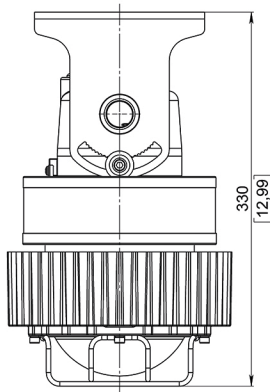

60 W

ROB-EX-WM-20-40W/60W

FIXTURE WEIGHT:
14,0 lb (6,35 kg) / 15,87 lb (7,2 kg)

WALL MOUNT 90°

20-40 W

60 W

ROB-EX-CM-20-40W/60W

CEILING MOUNT

FIXTURE WEIGHT:
11,51 lb (5,22 kg) / 13,38 lb (6,07 kg)

20-40 W

60 W

ROB-EX-SB-20-40W/60W

SWIVEL BRACKET

FIXTURE WEIGHT:
12,61 lb (5,72 kg) / 14,48 lb (6,57 kg)

20-40 W

60 W

ROB-EX-EM-20-40W/60W

EYE-BOLT MOUNT

FIXTURE WEIGHT:
10,54 lb (4,78 kg) / 12,41 lb (5,63 kg)

20-40 W

60 W

 **CONTACTS**

(858) 353-1073

SALES@ARCUSLIGHT.COM