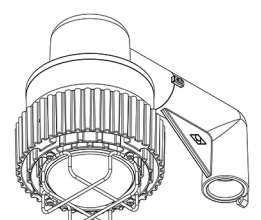

20-40 W

60 W

ROB-EX-SA-20-40W/60W

STANCHION MOUNT 25°

FIXTURE WEIGHT:
12,04 lb (5,46 kg) / 13,91 lb (6,31 kg)

20-40 W

60 W

ROB-EX-SS-20-40W/60W

STANCHION MOUNT 90°

FIXTURE WEIGHT:
12,54 lb (5,69 kg) / 14,42 lb (6,54 kg)

20-40 W

60 W

ROB-EX-WA-20-40W/60W

FIXTURE WEIGHT:
13,49 lb (6,12 kg) / 15,37 lb (6,97 kg)

WALL MOUNT 25°

20-40 W