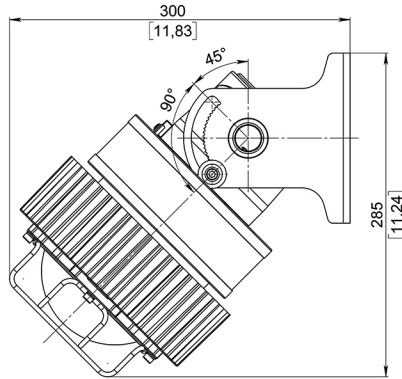

60 W

ROB-EX-WM-20-40W/60W

FIXTURE WEIGHT:
14,0 lb (6,35 kg) / 15,87 lb (7,2 kg)

WALL MOUNT 90°

20-40 W

60 W

ROB-EX-CM-20-40W/60W

CEILING MOUNT

FIXTURE WEIGHT:
11,51 lb (5,22 kg) / 13,38 lb (6,07 kg)

20-40 W

60 W

ROB-EX-SB-20-40W/60W

SWIVEL BRACKET

FIXTURE WEIGHT:
12,61 lb (5,72 kg) / 14,48 lb (6,57 kg)

20-40 W

60 W

ROB-EX-EM-20-40W/60W

EYE-BOLT MOUNT

FIXTURE WEIGHT:
10,54 lb (4,78 kg) / 12,41 lb (5,63 kg)

20-40 W

60 W

 **CONTACTS**

(858) 353-1073

SALES@ARCUSLIGHT.COM