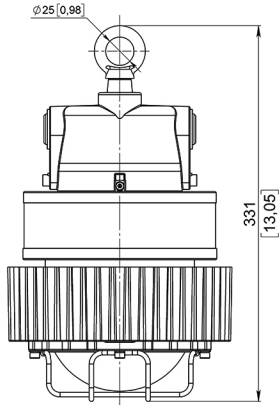

STANCHION MOUNT 90°

FIXTURE WEIGHT:
12,54 lb (5,69 kg) / 14,42 lb (6,54 kg)

20-40 W

60 W

ROB-EX-WA-20-40W/60W

FIXTURE WEIGHT:
13,49 lb (6,12 kg) / 15,37 lb (6,97 kg)

WALL MOUNT 25°

20-40 W

60 W

ROB-EX-WM-20-40W/60W

FIXTURE WEIGHT:
14,0 lb (6,35 kg) / 15,87 lb (7,2 kg)

WALL MOUNT 90°

20-40 W

60 W

ROB-EX-CM-20-40W/60W

CEILING MOUNT

FIXTURE WEIGHT:
11,51 lb (5,22 kg) / 13,38 lb (6,07 kg)

20-40 W

60 W

ROB-EX-SB-20-40W/60W

SWIVEL BRACKET

FIXTURE WEIGHT:
12,61 lb (5,72 kg) / 14,48 lb (6,57 kg)

20-40 W

60 W

ROB-EX-EM-20-40W/60W

EYE-BOLT MOUNT

FIXTURE WEIGHT:
10,54 lb (4,78 kg) / 12,41 lb (5,63 kg)

20-40 W

60 W

 **CONTACTS**

(858) 353-1073

SALES@ARCUSLIGHT.COM