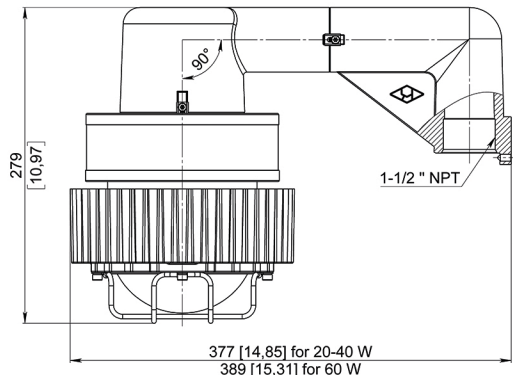

20-40 W

60 W

ROB-EX-SA-20-40W/60W

STANCHION MOUNT 25°

FIXTURE WEIGHT:
12,04 lb (5,46 kg) / 13,91 lb (6,31 kg)

20-40 W

60 W

ROB-EX-SS-20-40W/60W

STANCHION MOUNT 90°

FIXTURE WEIGHT:
12,54 lb (5,69 kg) / 14,42 lb (6,54 kg)

20-40 W

60 W

ROB-EX-WA-20-40W/60W

FIXTURE WEIGHT:
13,49 lb (6,12 kg) / 15,37 lb (6,97 kg)

WALL MOUNT 25°

20-40 W