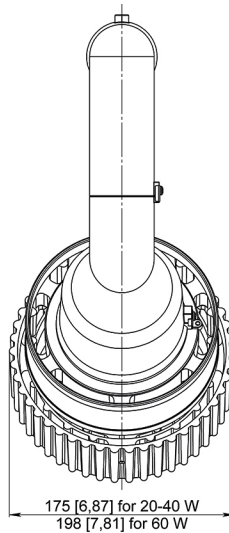

LOCATION:

DESCRIPTION:

CONTACT INFORMATION:

NAME: E-MAIL:

PHONE: DATE:

ROB-EX-PM-20-40W/60W

PENDANT MOUNT

FIXTURE WEIGHT:
10,47 lb (4,75 kg) / 12,35 lb (5,6 kg)

20-40 W

60 W

ROB-EX-SA-20-40W/60W

STANCHION MOUNT 25°

FIXTURE WEIGHT:
12,04 lb (5,46 kg) / 13,91 lb (6,31 kg)

20-40 W

60 W

ROB-EX-SS-20-40W/60W

STANCHION MOUNT 90°

FIXTURE WEIGHT:
12,54 lb (5,69 kg) / 14,42 lb (6,54 kg)

20-40 W

60 W

ROB-EX-WA-20-40W/60W

FIXTURE WEIGHT:
13,49 lb (6,12 kg) / 15,37 lb (6,97 kg)

WALL MOUNT 25°

20-40 W

60 W

ROB-EX-WM-20-40W/60W

FIXTURE WEIGHT:
14,0 lb (6,35 kg) / 15,87 lb (7,2 kg)

WALL MOUNT 90°

20-40 W

60 W

ROB-EX-CM-20-40W/60W

CEILING MOUNT