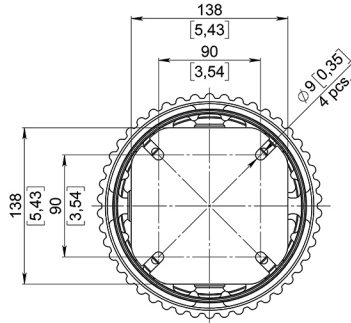

STANCHION MOUNT 90°

FIXTURE WEIGHT:
12,54 lb (5,69 kg) / 14,42 lb (6,54 kg)

20-40 W

60 W

ROB-EX-WA-20-40W/60W

FIXTURE WEIGHT:
13,49 lb (6,12 kg) / 15,37 lb (6,97 kg)

WALL MOUNT 25°

20-40 W

60 W

ROB-EX-WM-20-40W/60W

FIXTURE WEIGHT:
14,0 lb (6,35 kg) / 15,87 lb (7,2 kg)

WALL MOUNT 90°

20-40 W

60 W

ROB-EX-CM-20-40W/60W

CEILING MOUNT

FIXTURE WEIGHT:
11,51 lb (5,22 kg) / 13,38 lb (6,07 kg)

20-40 W

60 W

ROB-EX-SB-20-40W/60W

SWIVEL BRACKET

FIXTURE WEIGHT:
12,61 lb (5,72 kg) / 14,48 lb (6,57 kg)

20-40 W

60 W