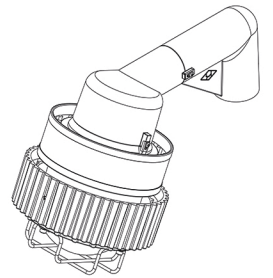

LOCATION:

DESCRIPTION:

CONTACT INFORMATION:

NAME: E-MAIL:

PHONE: DATE:

ROB-EX-PM-20-40W/60W

PENDANT MOUNT

FIXTURE WEIGHT:
10,47 lb (4,75 kg) / 12,35 lb (5,6 kg)

20-40 W

60 W

ROB-EX-SA-20-40W/60W

STANCHION MOUNT 25°

FIXTURE WEIGHT:
12,04 lb (5,46 kg) / 13,91 lb (6,31 kg)

20-40 W

60 W

ROB-EX-SS-20-40W/60W

STANCHION MOUNT 90°

FIXTURE WEIGHT:
12,54 lb (5,69 kg) / 14,42 lb (6,54 kg)

20-40 W

60 W

ROB-EX-WA-20-40W/60W

FIXTURE WEIGHT:
13,49 lb (6,12 kg) / 15,37 lb (6,97 kg)

WALL MOUNT 25°

20-40 W