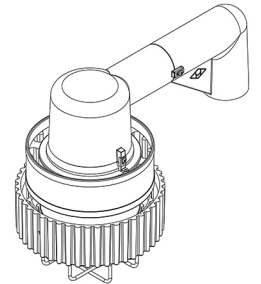

20-40 W

60 W

ROB-EX-SA-20-40W/60W

STANCHION MOUNT 25°

FIXTURE WEIGHT:
12,04 lb (5,46 kg) / 13,91 lb (6,31 kg)

20-40 W

60 W

ROB-EX-SS-20-40W/60W

STANCHION MOUNT 90°

FIXTURE WEIGHT:
12,54 lb (5,69 kg) / 14,42 lb (6,54 kg)

20-40 W

60 W

ROB-EX-WA-20-40W/60W

FIXTURE WEIGHT:
13,49 lb (6,12 kg) / 15,37 lb (6,97 kg)

WALL MOUNT 25°

20-40 W