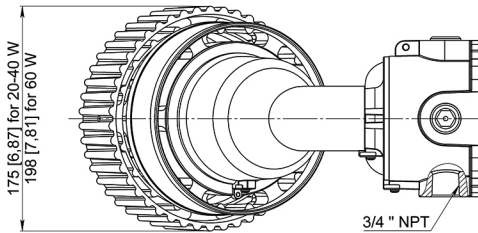

STANCHION MOUNT 90°

FIXTURE WEIGHT:
12,54 lb (5,69 kg) / 14,42 lb (6,54 kg)

20-40 W

60 W

ROB-EX-WA-20-40W/60W

FIXTURE WEIGHT:
13,49 lb (6,12 kg) / 15,37 lb (6,97 kg)

WALL MOUNT 25°

20-40 W

60 W

ROB-EX-WM-20-40W/60W

FIXTURE WEIGHT:
14,0 lb (6,35 kg) / 15,87 lb (7,2 kg)

WALL MOUNT 90°

20-40 W

60 W

ROB-EX-CM-20-40W/60W

CEILING MOUNT