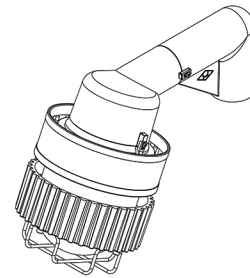

LOCATION:

DESCRIPTION:

CONTACT INFORMATION:

NAME: E-MAIL:

PHONE: DATE:

ROB-EX-PM-20-40W/60W

PENDANT MOUNT

FIXTURE WEIGHT:
10,47 lb (4,75 kg) / 12,35 lb (5,6 kg)

20-40 W

60 W

ROB-EX-SA-20-40W/60W

STANCHION MOUNT 25°

FIXTURE WEIGHT:
12,04 lb (5,46 kg) / 13,91 lb (6,31 kg)

20-40 W

60 W

ROB-EX-SS-20-40W/60W

STANCHION MOUNT 90°

FIXTURE WEIGHT:
12,54 lb (5,69 kg) / 14,42 lb (6,54 kg)

20-40 W

60 W

ROB-EX-WA-20-40W/60W

FIXTURE WEIGHT:
13,49 lb (6,12 kg) / 15,37 lb (6,97 kg)

WALL MOUNT 25°

20-40 W