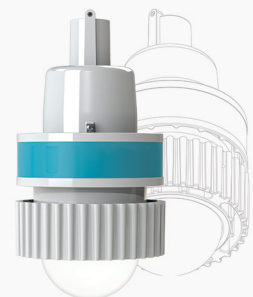

HAZARDOUS LOCATION

ROBUS™ FOR IL