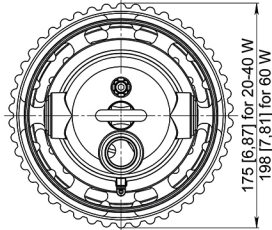

60 W

ROB-EX-WM-20-40W/60W

FIXTURE WEIGHT:
14,0 lb (6,35 kg) / 15,87 lb (7,2 kg)

WALL MOUNT 90°

20-40 W

60 W

ROB-EX-CM-20-40W/60W

CEILING MOUNT

FIXTURE WEIGHT:
11,51 lb (5,22 kg) / 13,38 lb (6,07 kg)

20-40 W

60 W

ROB-EX-SB-20-40W/60W

SWIVEL BRACKET

FIXTURE WEIGHT:
12,61 lb (5,72 kg) / 14,48 lb (6,57 kg)

20-40 W

60 W

ROB-EX-EM-20-40W/60W

EYE-BOLT MOUNT

FIXTURE WEIGHT:
10,54 lb (4,78 kg) / 12,41 lb (5,63 kg)

20-40 W

60 W

 **CONTACTS**

(858) 353-1073

SALES@ARCUSLIGHT.COM