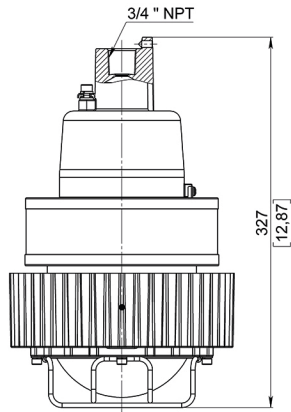

LOCATION:

DESCRIPTION:

CONTACT INFORMATION:

NAME: E-MAIL:

PHONE: DATE:

ROB-EX-PM-20-40W/60W

PENDANT MOUNT

FIXTURE WEIGHT:
10,47 lb (4,75 kg) / 12,35 lb (5,6 kg)

20-40 W

60 W

ROB-EX-SA-20-40W/60W

STANCHION MOUNT 25°

FIXTURE WEIGHT:
12,04 lb (5,46 kg) / 13,91 lb (6,31 kg)

20-40 W

60 W

ROB-EX-SS-20-40W/60W