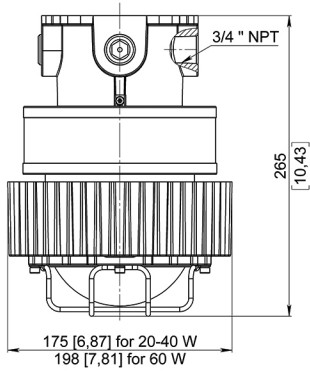

STANCHION MOUNT 90°

FIXTURE WEIGHT:
12,54 lb (5,69 kg) / 14,42 lb (6,54 kg)

20-40 W

60 W

ROB-EX-WA-20-40W/60W

FIXTURE WEIGHT:
13,49 lb (6,12 kg) / 15,37 lb (6,97 kg)

WALL MOUNT 25°

20-40 W

60 W

ROB-EX-WM-20-40W/60W

FIXTURE WEIGHT:
14,0 lb (6,35 kg) / 15,87 lb (7,2 kg)

WALL MOUNT 90°

20-40 W

60 W

ROB-EX-CM-20-40W/60W

CEILING MOUNT

FIXTURE WEIGHT:
11,51 lb (5,22 kg) / 13,38 lb (6,07 kg)

20-40 W

60 W

ROB-EX-SB-20-40W/60W

SWIVEL BRACKET

FIXTURE WEIGHT:
12,61 lb (5,72 kg) / 14,48 lb (6,57 kg)

20-40 W

60 W