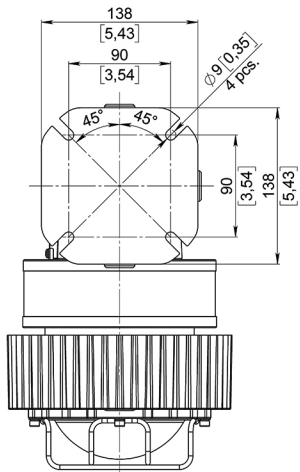

20-40 W

60 W

ROB-EX-SA-20-40W/60W

STANCHION MOUNT 25°

FIXTURE WEIGHT:
12,04 lb (5,46 kg) / 13,91 lb (6,31 kg)

20-40 W

60 W

ROB-EX-SS-20-40W/60W

STANCHION MOUNT 90°

FIXTURE WEIGHT:
12,54 lb (5,69 kg) / 14,42 lb (6,54 kg)

20-40 W

60 W

ROB-EX-WA-20-40W/60W

FIXTURE WEIGHT:
13,49 lb (6,12 kg) / 15,37 lb (6,97 kg)

WALL MOUNT 25°

20-40 W

60 W

ROB-EX-WM-20-40W/60W

FIXTURE WEIGHT:
14,0 lb (6,35 kg) / 15,87 lb (7,2 kg)

WALL MOUNT 90°

20-40 W

60 W

ROB-EX-CM-20-40W/60W

CEILING MOUNT