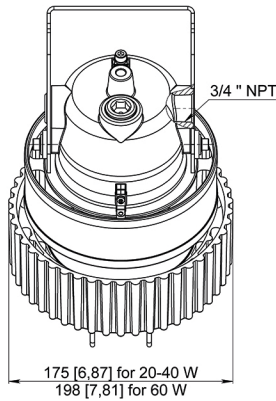

60 W

ROB-EX-WM-20-40W/60W

FIXTURE WEIGHT:
14,0 lb (6,35 kg) / 15,87 lb (7,2 kg)

WALL MOUNT 90°

20-40 W

60 W

ROB-EX-CM-20-40W/60W

CEILING MOUNT

FIXTURE WEIGHT:
11,51 lb (5,22 kg) / 13,38 lb (6,07 kg)

20-40 W

60 W

ROB-EX-SB-20-40W/60W

SWIVEL BRACKET

FIXTURE WEIGHT:
12,61 lb (5,72 kg) / 14,48 lb (6,57 kg)

20-40 W

60 W

ROB-EX-EM-20-40W/60W

EYE-BOLT MOUNT

FIXTURE WEIGHT:
10,54 lb (4,78 kg) / 12,41 lb (5,63 kg)

20-40 W

60 W

 **CONTACTS**

(858) 353-1073

SALES@ARCUSLIGHT.COM