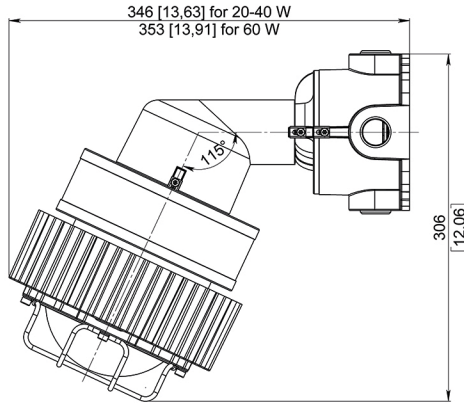

20-40 W

60 W

ROB-EX-SA-20-40W/60W

STANCHION MOUNT 25°

FIXTURE WEIGHT:
12,04 lb (5,46 kg) / 13,91 lb (6,31 kg)

20-40 W

60 W

ROB-EX-SS-20-40W/60W

STANCHION MOUNT 90°

FIXTURE WEIGHT:
12,54 lb (5,69 kg) / 14,42 lb (6,54 kg)

20-40 W

60 W

ROB-EX-WA-20-40W/60W

FIXTURE WEIGHT:
13,49 lb (6,12 kg) / 15,37 lb (6,97 kg)

WALL MOUNT 25°

20-40 W

60 W

ROB-EX-WM-20-40W/60W

FIXTURE WEIGHT:
14,0 lb (6,35 kg) / 15,87 lb (7,2 kg)

WALL MOUNT 90°

20-40 W

60 W

ROB-EX-CM-20-40W/60W

CEILING MOUNT