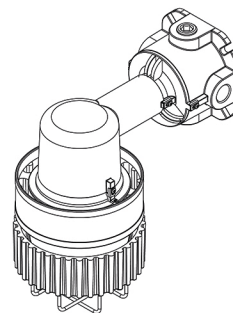

STANCHION MOUNT 90°

FIXTURE WEIGHT:
12,54 lb (5,69 kg) / 14,42 lb (6,54 kg)

20-40 W

60 W

ROB-EX-WA-20-40W/60W

FIXTURE WEIGHT:
13,49 lb (6,12 kg) / 15,37 lb (6,97 kg)

WALL MOUNT 25°

20-40 W

60 W

ROB-EX-WM-20-40W/60W

FIXTURE WEIGHT:
14,0 lb (6,35 kg) / 15,87 lb (7,2 kg)

WALL MOUNT 90°

20-40 W

60 W

ROB-EX-CM-20-40W/60W

CEILING MOUNT

FIXTURE WEIGHT:
11,51 lb (5,22 kg) / 13,38 lb (6,07 kg)

20-40 W

60 W

ROB-EX-SB-20-40W/60W

SWIVEL BRACKET

FIXTURE WEIGHT:
12,61 lb (5,72 kg) / 14,48 lb (6,57 kg)

20-40 W

60 W