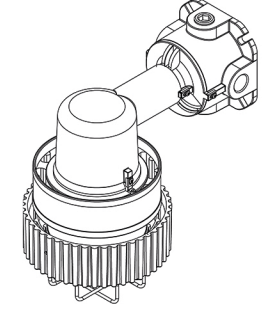

STANCHION MOUNT 90°

FIXTURE WEIGHT:
12,54 lb (5,69 kg) / 14,42 lb (6,54 kg)

20-40 W

60 W

ROB-EX-WA-20-40W/60W

FIXTURE WEIGHT:
13,49 lb (6,12 kg) / 15,37 lb (6,97 kg)

WALL MOUNT 25°

20-40 W

60 W

ROB-EX-WM-20-40W/60W

FIXTURE WEIGHT:
14,0 lb (6,35 kg) / 15,87 lb (7,2 kg)

WALL MOUNT 90°

20-40 W

60 W

ROB-EX-CM-20-40W/60W

CEILING MOUNT

FIXTURE WEIGHT:
11,51 lb (5,22 kg) / 13,38 lb (6,07 kg)

20-40 W

60 W

ROB-EX-SB-20-40W/60W

SWIVEL BRACKET

FIXTURE WEIGHT:
12,61 lb (5,72 kg) / 14,48 lb (6,57 kg)

20-40 W

60 W