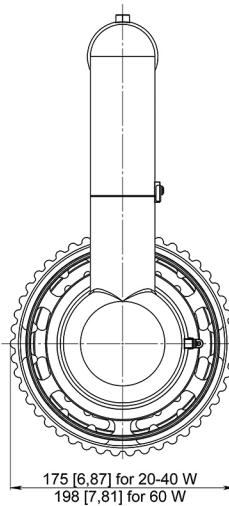

LOCATION:

DESCRIPTION:

CONTACT INFORMATION:

NAME: E-MAIL:

PHONE: DATE:

ROB-EX-PM-20-40W/60W

PENDANT MOUNT

FIXTURE WEIGHT:
10,47 lb (4,75 kg) / 12,35 lb (5,6 kg)

20-40 W

60 W

ROB-EX-SA-20-40W/60W

STANCHION MOUNT 25°

FIXTURE WEIGHT:
12,04 lb (5,46 kg) / 13,91 lb (6,31 kg)

20-40 W

60 W

ROB-EX-SS-20-40W/60W

STANCHION MOUNT 90°

FIXTURE WEIGHT:
12,54 lb (5,69 kg) / 14,42 lb (6,54 kg)

20-40 W

60 W

ROB-EX-WA-20-40W/60W

FIXTURE WEIGHT:
13,49 lb (6,12 kg) / 15,37 lb (6,97 kg)

WALL MOUNT 25°

20-40 W

60 W

ROB-EX-WM-20-40W/60W

FIXTURE WEIGHT:
14,0 lb (6,35 kg) / 15,87 lb (7,2 kg)

WALL MOUNT 90°

20-40 W

60 W

ROB-EX-CM-20-40W/60W

CEILING MOUNT