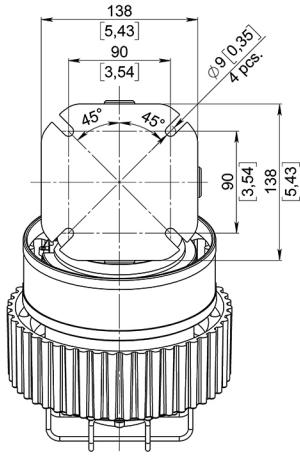

20-40 W

60 W

ROB-EX-SA-20-40W/60W

STANCHION MOUNT 25°

FIXTURE WEIGHT:
12,04 lb (5,46 kg) / 13,91 lb (6,31 kg)

20-40 W

60 W

ROB-EX-SS-20-40W/60W

STANCHION MOUNT 90°

FIXTURE WEIGHT:
12,54 lb (5,69 kg) / 14,42 lb (6,54 kg)

20-40 W

60 W

ROB-EX-WA-20-40W/60W

FIXTURE WEIGHT:
13,49 lb (6,12 kg) / 15,37 lb (6,97 kg)

WALL MOUNT 25°

20-40 W

60 W

ROB-EX-WM-20-40W/60W

FIXTURE WEIGHT:
14,0 lb (6,35 kg) / 15,87 lb (7,2 kg)

WALL MOUNT 90°

20-40 W

60 W

ROB-EX-CM-20-40W/60W

CEILING MOUNT