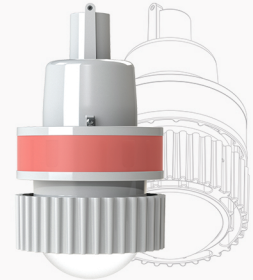

ROBUS™ FOR EX