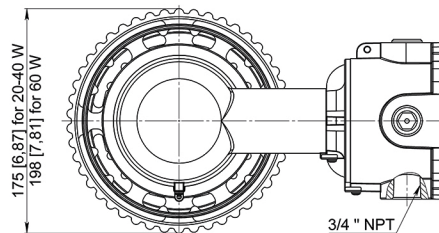

STANCHION MOUNT 90°

FIXTURE WEIGHT:
12,54 lb (5,69 kg) / 14,42 lb (6,54 kg)

20-40 W

60 W

ROB-EX-WA-20-40W/60W

FIXTURE WEIGHT:
13,49 lb (6,12 kg) / 15,37 lb (6,97 kg)

WALL MOUNT 25°

20-40 W

60 W

ROB-EX-WM-20-40W/60W

FIXTURE WEIGHT:
14,0 lb (6,35 kg) / 15,87 lb (7,2 kg)

WALL MOUNT 90°

20-40 W

60 W

ROB-EX-CM-20-40W/60W

CEILING MOUNT