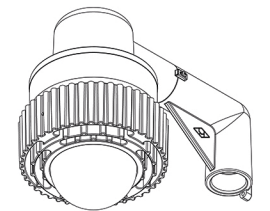

60 W

ROB-HL-SS-20-40W/60W

STANCHION MOUNT 90°

FIXTURE WEIGHT:
11,62 lb (5,27 kg) / 13,49 lb (6,12 kg)

20-40 W

60 W

ROB-HL-WA-20-40W/60W

WALL MOUNT 25°

FIXTURE WEIGHT:
 12,57 lb (5,7 kg) / 14,44 lb (6,55 kg)

20-40 W

60 W

ROB-HL-WM-20-40W/60W

WALL MOUNT 90°

FIXTURE WEIGHT:
 13,07 lb (5,93 kg) / 14,95 lb (6,78 kg)

20-40 W

60 W