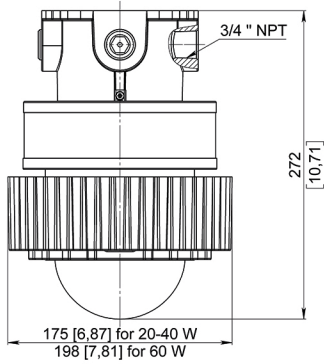

60 W

ROB-HL-SS-20-40W/60W

STANCHION MOUNT 90°

FIXTURE WEIGHT:
11,62 lb (5,27 kg) / 13,49 lb (6,12 kg)

20-40 W

60 W

ROB-HL-WA-20-40W/60W

WALL MOUNT 25°

FIXTURE WEIGHT:
 12,57 lb (5,7 kg) / 14,44 lb (6,55 kg)

20-40 W

60 W

ROB-HL-WM-20-40W/60W

WALL MOUNT 90°

FIXTURE WEIGHT:
 13,07 lb (5,93 kg) / 14,95 lb (6,78 kg)

20-40 W

60 W

ROB-HL-CM-20-40W/60W

CEILING MOUNT

FIXTURE WEIGHT:
10,58 lb (4,8 kg) / 12,46 lb (5,65 kg)

20-40 W

60 W

ROB-HL-SB-20-40W/60W

SWIVEL BRACKET

FIXTURE WEIGHT:
11,68 lb (5,3 kg) / 13,56 lb (6,15 kg)

20-40 W

60 W

ROB-HL-EM-20-40W/60W

EYE-BOLT MOUNT

FIXTURE WEIGHT:
9,59 lb (4,35 kg) / 11,46 lb (5,2 kg)

20-40 W

60 W

 CONTACTS