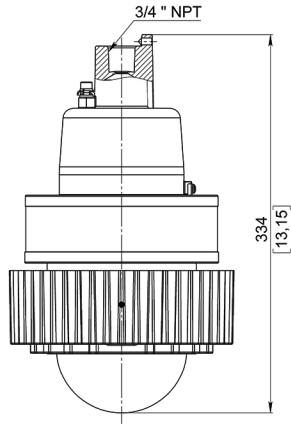

PENDANT MOUNT

FIXTURE WEIGHT:
9,54 lb (4,33 kg) / 11,42 lb (5,18 kg)

20-40 W

60 W

ROB-HL-SA-20-40W/60W

STANCHION MOUNT 25°

FIXTURE WEIGHT:
11,11 lb (5,04 kg) / 12,99 lb (5,89 kg)

20-40 W