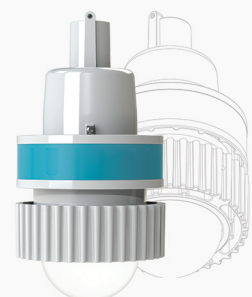

A R C U S

ROB-HL LED LUMINAIRES

ROBUS™ FOR EX

EXPLOSION PROOF

ROBUS™ FOR HL

HAZARDOUS LOCATION

ROBUS™ FOR IL

INDUSTRIAL LOCATION