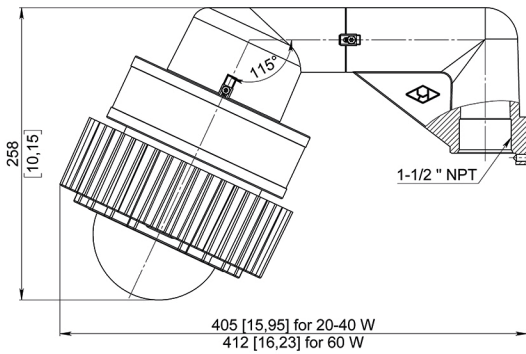

PENDANT MOUNT

FIXTURE WEIGHT:
9,54 lb (4,33 kg) / 11,42 lb (5,18 kg)

20-40 W

60 W

ROB-HL-SA-20-40W/60W

STANCHION MOUNT 25°

FIXTURE WEIGHT:
11,11 lb (5,04 kg) / 12,99 lb (5,89 kg)

20-40 W

60 W

ROB-HL-SS-20-40W/60W

STANCHION MOUNT 90°

FIXTURE WEIGHT:
11,62 lb (5,27 kg) / 13,49 lb (6,12 kg)

20-40 W

60 W

ROB-HL-WA-20-40W/60W

WALL MOUNT 25°