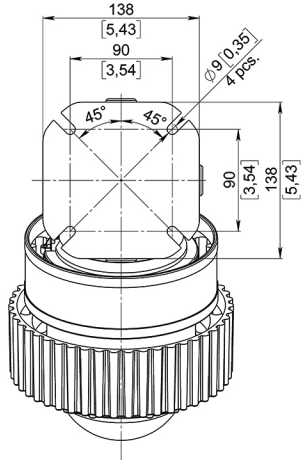

PENDANT MOUNT

FIXTURE WEIGHT:
9,54 lb (4,33 kg) / 11,42 lb (5,18 kg)

20-40 W

60 W

ROB-HL-SA-20-40W/60W

STANCHION MOUNT 25°

FIXTURE WEIGHT:
11,11 lb (5,04 kg) / 12,99 lb (5,89 kg)

20-40 W

60 W

ROB-HL-SS-20-40W/60W

STANCHION MOUNT 90°

FIXTURE WEIGHT:
11,62 lb (5,27 kg) / 13,49 lb (6,12 kg)

20-40 W

60 W

ROB-HL-WA-20-40W/60W

WALL MOUNT 25°

FIXTURE WEIGHT:
 12,57 lb (5,7 kg) / 14,44 lb (6,55 kg)

20-40 W

60 W

ROB-HL-WM-20-40W/60W

WALL MOUNT 90°

FIXTURE WEIGHT:
 13,07 lb (5,93 kg) / 14,95 lb (6,78 kg)

20-40 W

60 W

20-40 W

60 W

ROB-HL-EM-20-40W/60W

EYE-BOLT MOUNT

FIXTURE WEIGHT:
9,59 lb (4,35 kg) / 11,46 lb (5,2 kg)

20-40 W

60 W

 CONTACTS