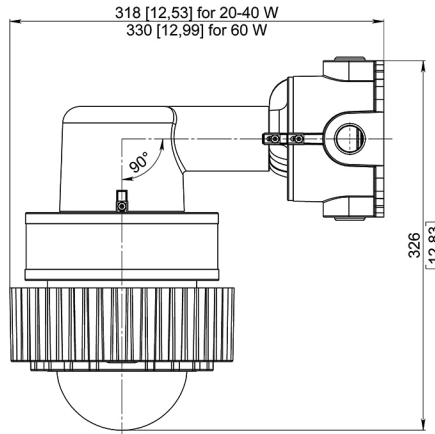

60 W

ROB-HL-SS-20-40W/60W

STANCHION MOUNT 90°

FIXTURE WEIGHT:
11,62 lb (5,27 kg) / 13,49 lb (6,12 kg)

20-40 W

60 W

ROB-HL-WA-20-40W/60W

WALL MOUNT 25°

FIXTURE WEIGHT:
 12,57 lb (5,7 kg) / 14,44 lb (6,55 kg)

20-40 W

60 W

ROB-HL-WM-20-40W/60W

WALL MOUNT 90°

FIXTURE WEIGHT:
 13,07 lb (5,93 kg) / 14,95 lb (6,78 kg)

20-40 W

60 W

ROB-HL-CM-20-40W/60W

CEILING MOUNT

FIXTURE WEIGHT:
10,58 lb (4,8 kg) / 12,46 lb (5,65 kg)

20-40 W

60 W

ROB-HL-SB-20-40W/60W

SWIVEL BRACKET

FIXTURE WEIGHT:
11,68 lb (5,3 kg) / 13,56 lb (6,15 kg)

20-40 W

60 W

ROB-HL-EM-20-40W/60W

EYE-BOLT MOUNT

FIXTURE WEIGHT:
9,59 lb (4,35 kg) / 11,46 lb (5,2 kg)

20-40 W

60 W

 CONTACTS