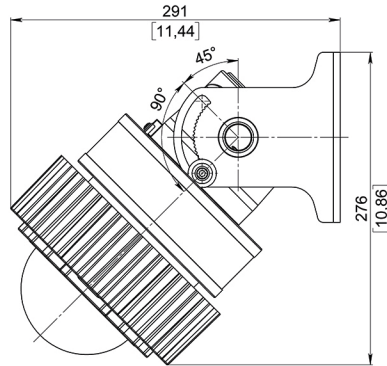

FIXTURE WEIGHT:
 12,57 lb (5,7 kg) / 14,44 lb (6,55 kg)

20-40 W

60 W

ROB-HL-WM-20-40W/60W

WALL MOUNT 90°

FIXTURE WEIGHT:
 13,07 lb (5,93 kg) / 14,95 lb (6,78 kg)

20-40 W

60 W

ROB-HL-CM-20-40W/60W

CEILING MOUNT

FIXTURE WEIGHT:
10,58 lb (4,8 kg) / 12,46 lb (5,65 kg)

20-40 W

60 W

ROB-HL-SB-20-40W/60W

SWIVEL BRACKET

FIXTURE WEIGHT:
11,68 lb (5,3 kg) / 13,56 lb (6,15 kg)

20-40 W

60 W

ROB-HL-EM-20-40W/60W

EYE-BOLT MOUNT

FIXTURE WEIGHT:
9,59 lb (4,35 kg) / 11,46 lb (5,2 kg)

20-40 W

60 W

 CONTACTS