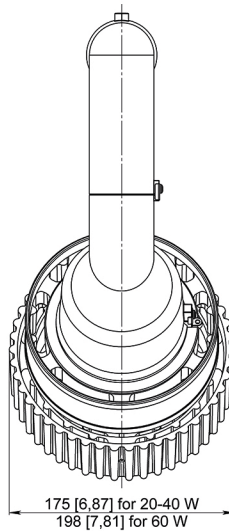

PENDANT MOUNT

FIXTURE WEIGHT:
9,54 lb (4,33 kg) / 11,42 lb (5,18 kg)

20-40 W

60 W

ROB-HL-SA-20-40W/60W

STANCHION MOUNT 25°

FIXTURE WEIGHT:
11,11 lb (5,04 kg) / 12,99 lb (5,89 kg)

20-40 W

60 W

ROB-HL-SS-20-40W/60W

STANCHION MOUNT 90°

FIXTURE WEIGHT:
11,62 lb (5,27 kg) / 13,49 lb (6,12 kg)

20-40 W

60 W

ROB-HL-WA-20-40W/60W

WALL MOUNT 25°

FIXTURE WEIGHT:
 12,57 lb (5,7 kg) / 14,44 lb (6,55 kg)

20-40 W

60 W

ROB-HL-WM-20-40W/60W

WALL MOUNT 90°

FIXTURE WEIGHT:
 13,07 lb (5,93 kg) / 14,95 lb (6,78 kg)

20-40 W

60 W