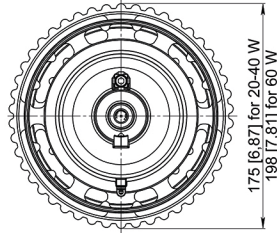

PENDANT MOUNT

FIXTURE WEIGHT:
9,54 lb (4,33 kg) / 11,42 lb (5,18 kg)

20-40 W

60 W

ROB-HL-SA-20-40W/60W

STANCHION MOUNT 25°

FIXTURE WEIGHT:
11,11 lb (5,04 kg) / 12,99 lb (5,89 kg)

20-40 W