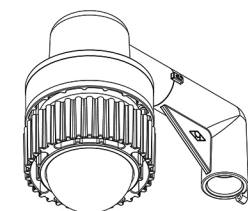

PENDANT MOUNT

FIXTURE WEIGHT:
9,54 lb (4,33 kg) / 11,42 lb (5,18 kg)

20-40 W

60 W

ROB-HL-SA-20-40W/60W

STANCHION MOUNT 25°

FIXTURE WEIGHT:
11,11 lb (5,04 kg) / 12,99 lb (5,89 kg)

20-40 W

60 W

ROB-HL-SS-20-40W/60W

STANCHION MOUNT 90°

FIXTURE WEIGHT:
11,62 lb (5,27 kg) / 13,49 lb (6,12 kg)

20-40 W

60 W

ROB-HL-WA-20-40W/60W

WALL MOUNT 25°

FIXTURE WEIGHT:
 12,57 lb (5,7 kg) / 14,44 lb (6,55 kg)

20-40 W

60 W

ROB-HL-WM-20-40W/60W

WALL MOUNT 90°

FIXTURE WEIGHT:
 13,07 lb (5,93 kg) / 14,95 lb (6,78 kg)

20-40 W

60 W