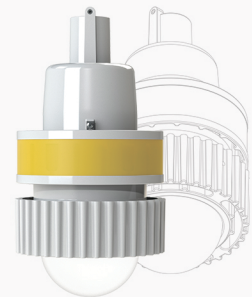

A R C U S

ROB-HL LED LUMINAIRES

ROBUS™ FOR EX

EXPLOSION PROOF

ROBUS™ FOR HL

HAZARDOUS LOCATION

ROBUS™ FOR IL

INDUSTRIAL LOCATION