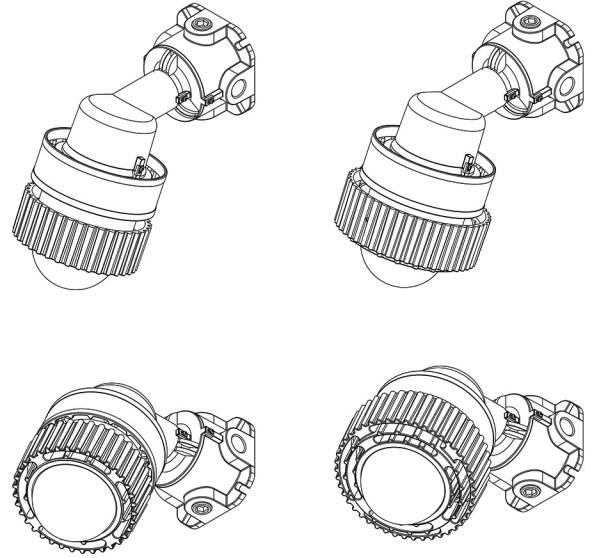

PENDANT MOUNT

FIXTURE WEIGHT:
9,54 lb (4,33 kg) / 11,42 lb (5,18 kg)

20-40 W

60 W

ROB-HL-SA-20-40W/60W

STANCHION MOUNT 25°

FIXTURE WEIGHT:
11,11 lb (5,04 kg) / 12,99 lb (5,89 kg)

20-40 W

60 W

ROB-HL-SS-20-40W/60W

STANCHION MOUNT 90°

FIXTURE WEIGHT:
11,62 lb (5,27 kg) / 13,49 lb (6,12 kg)

20-40 W

60 W

ROB-HL-WA-20-40W/60W

WALL MOUNT 25°

FIXTURE WEIGHT:
 12,57 lb (5,7 kg) / 14,44 lb (6,55 kg)

20-40 W

60 W

ROB-HL-WM-20-40W/60W

WALL MOUNT 90°

FIXTURE WEIGHT:
 13,07 lb (5,93 kg) / 14,95 lb (6,78 kg)

20-40 W

60 W