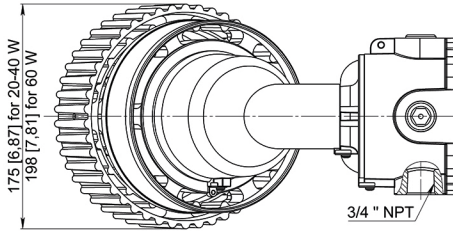

60 W

ROB-HL-SS-20-40W/60W

STANCHION MOUNT 90°

FIXTURE WEIGHT:
11,62 lb (5,27 kg) / 13,49 lb (6,12 kg)

20-40 W

60 W

ROB-HL-WA-20-40W/60W

WALL MOUNT 25°

FIXTURE WEIGHT:
 12,57 lb (5,7 kg) / 14,44 lb (6,55 kg)

20-40 W

60 W

ROB-HL-WM-20-40W/60W

WALL MOUNT 90°

FIXTURE WEIGHT:
 13,07 lb (5,93 kg) / 14,95 lb (6,78 kg)

20-40 W

60 W