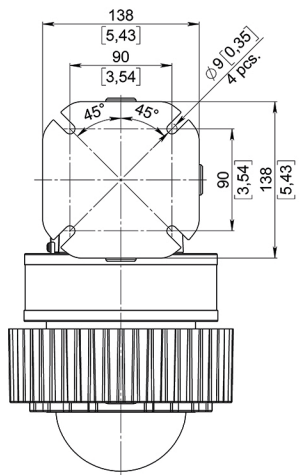

60 W

ROB-HL-SS-20-40W/60W

STANCHION MOUNT 90°

FIXTURE WEIGHT:
11,62 lb (5,27 kg) / 13,49 lb (6,12 kg)

20-40 W

60 W

ROB-HL-WA-20-40W/60W

WALL MOUNT 25°

FIXTURE WEIGHT:
 12,57 lb (5,7 kg) / 14,44 lb (6,55 kg)

20-40 W

60 W

ROB-HL-WM-20-40W/60W

WALL MOUNT 90°

FIXTURE WEIGHT:
 13,07 lb (5,93 kg) / 14,95 lb (6,78 kg)

20-40 W

60 W

ROB-HL-CM-20-40W/60W

CEILING MOUNT

FIXTURE WEIGHT:
10,58 lb (4,8 kg) / 12,46 lb (5,65 kg)

20-40 W

60 W

ROB-HL-SB-20-40W/60W

SWIVEL BRACKET

FIXTURE WEIGHT:
11,68 lb (5,3 kg) / 13,56 lb (6,15 kg)

20-40 W

60 W

ROB-HL-EM-20-40W/60W

EYE-BOLT MOUNT

FIXTURE WEIGHT:
9,59 lb (4,35 kg) / 11,46 lb (5,2 kg)

20-40 W

60 W

 CONTACTS