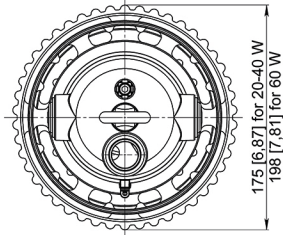

FIXTURE WEIGHT:
 12,57 lb (5,7 kg) / 14,44 lb (6,55 kg)

20-40 W

60 W

ROB-HL-WM-20-40W/60W

WALL MOUNT 90°

FIXTURE WEIGHT:
 13,07 lb (5,93 kg) / 14,95 lb (6,78 kg)

20-40 W

60 W

ROB-HL-CM-20-40W/60W

CEILING MOUNT

FIXTURE WEIGHT:
10,58 lb (4,8 kg) / 12,46 lb (5,65 kg)

20-40 W

60 W

ROB-HL-SB-20-40W/60W

SWIVEL BRACKET

FIXTURE WEIGHT:
11,68 lb (5,3 kg) / 13,56 lb (6,15 kg)

20-40 W

60 W

ROB-HL-EM-20-40W/60W

EYE-BOLT MOUNT

FIXTURE WEIGHT:
9,59 lb (4,35 kg) / 11,46 lb (5,2 kg)

20-40 W

60 W

 CONTACTS