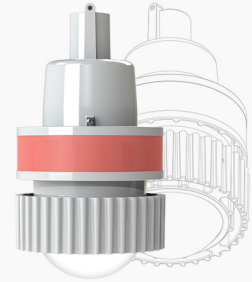

A R C U S

ROB-HL LED LUMINAIRES

ROBUS™ FOR EX

EXPLOSION PROOF

ROBUS™ FOR HL

HAZARDOUS LOCATION

ROBUS™ FOR IL

INDUSTRIAL LOCATION