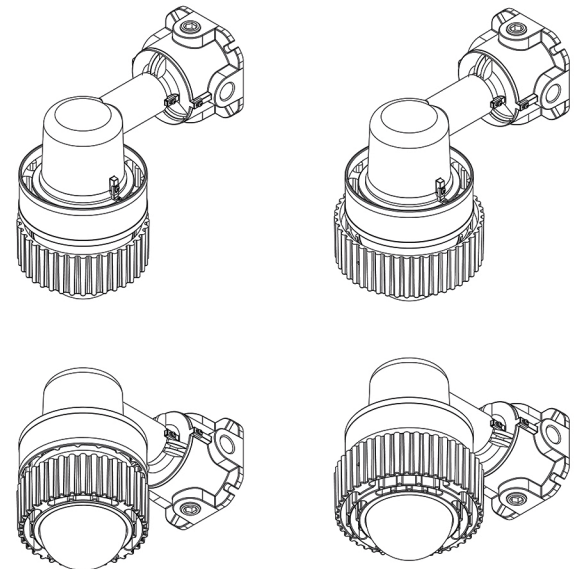

60 W

ROB-HL-SS-20-40W/60W

STANCHION MOUNT 90°

FIXTURE WEIGHT:
11,62 lb (5,27 kg) / 13,49 lb (6,12 kg)

20-40 W

60 W

ROB-HL-WA-20-40W/60W

WALL MOUNT 25°

FIXTURE WEIGHT:
 12,57 lb (5,7 kg) / 14,44 lb (6,55 kg)

20-40 W

60 W

ROB-HL-WM-20-40W/60W

WALL MOUNT 90°

FIXTURE WEIGHT:
 13,07 lb (5,93 kg) / 14,95 lb (6,78 kg)

20-40 W

60 W

ROB-HL-CM-20-40W/60W

CEILING MOUNT

FIXTURE WEIGHT:
10,58 lb (4,8 kg) / 12,46 lb (5,65 kg)

20-40 W

60 W

ROB-HL-SB-20-40W/60W

SWIVEL BRACKET

FIXTURE WEIGHT:
11,68 lb (5,3 kg) / 13,56 lb (6,15 kg)