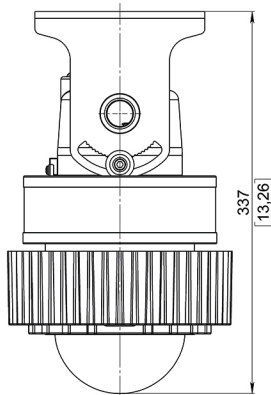

60 W

ROB-HL-SS-20-40W/60W

STANCHION MOUNT 90°

FIXTURE WEIGHT:
11,62 lb (5,27 kg) / 13,49 lb (6,12 kg)

20-40 W

60 W

ROB-HL-WA-20-40W/60W

WALL MOUNT 25°

FIXTURE WEIGHT:
 12,57 lb (5,7 kg) / 14,44 lb (6,55 kg)

20-40 W

60 W

ROB-HL-WM-20-40W/60W

WALL MOUNT 90°

FIXTURE WEIGHT:
 13,07 lb (5,93 kg) / 14,95 lb (6,78 kg)

20-40 W

60 W

ROB-HL-CM-20-40W/60W

CEILING MOUNT

FIXTURE WEIGHT:
10,58 lb (4,8 kg) / 12,46 lb (5,65 kg)

20-40 W

60 W

ROB-HL-SB-20-40W/60W

SWIVEL BRACKET

FIXTURE WEIGHT:
11,68 lb (5,3 kg) / 13,56 lb (6,15 kg)

20-40 W

60 W

ROB-HL-EM-20-40W/60W

EYE-BOLT MOUNT

FIXTURE WEIGHT:
9,59 lb (4,35 kg) / 11,46 lb (5,2 kg)

20-40 W

60 W

 CONTACTS