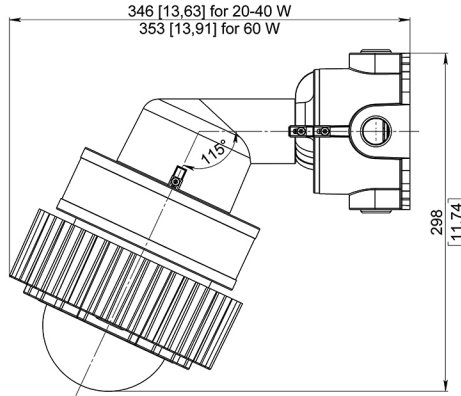

60 W

ROB-HL-SS-20-40W/60W

STANCHION MOUNT 90°

FIXTURE WEIGHT:
11,62 lb (5,27 kg) / 13,49 lb (6,12 kg)

20-40 W

60 W

ROB-HL-WA-20-40W/60W

WALL MOUNT 25°

FIXTURE WEIGHT:
 12,57 lb (5,7 kg) / 14,44 lb (6,55 kg)

20-40 W

60 W

ROB-HL-WM-20-40W/60W

WALL MOUNT 90°

FIXTURE WEIGHT:
 13,07 lb (5,93 kg) / 14,95 lb (6,78 kg)

20-40 W

60 W