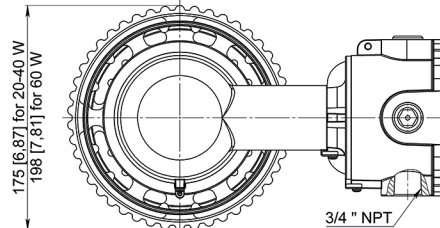

60 W

ROB-HL-SS-20-40W/60W

STANCHION MOUNT 90°

FIXTURE WEIGHT:
11,62 lb (5,27 kg) / 13,49 lb (6,12 kg)

20-40 W

60 W

ROB-HL-WA-20-40W/60W

WALL MOUNT 25°

FIXTURE WEIGHT:
 12,57 lb (5,7 kg) / 14,44 lb (6,55 kg)

20-40 W

60 W

ROB-HL-WM-20-40W/60W

WALL MOUNT 90°

FIXTURE WEIGHT:
 13,07 lb (5,93 kg) / 14,95 lb (6,78 kg)

20-40 W

60 W

ROB-HL-CM-20-40W/60W

CEILING MOUNT

FIXTURE WEIGHT:
10,58 lb (4,8 kg) / 12,46 lb (5,65 kg)

20-40 W

60 W

ROB-HL-SB-20-40W/60W

SWIVEL BRACKET

FIXTURE WEIGHT:
11,68 lb (5,3 kg) / 13,56 lb (6,15 kg)