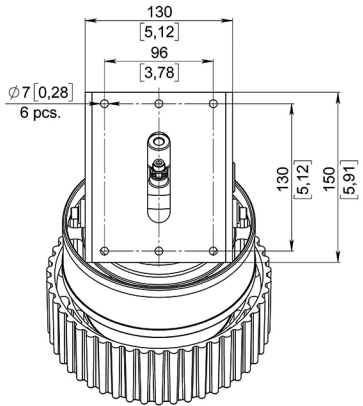

60 W

ROB-HL-SS-20-40W/60W

STANCHION MOUNT 90°

FIXTURE WEIGHT:
11,62 lb (5,27 kg) / 13,49 lb (6,12 kg)

20-40 W

60 W

ROB-HL-WA-20-40W/60W

WALL MOUNT 25°

FIXTURE WEIGHT:
 12,57 lb (5,7 kg) / 14,44 lb (6,55 kg)

20-40 W

60 W

ROB-HL-WM-20-40W/60W

WALL MOUNT 90°

FIXTURE WEIGHT:
 13,07 lb (5,93 kg) / 14,95 lb (6,78 kg)

20-40 W

60 W

ROB-HL-CM-20-40W/60W

CEILING MOUNT

FIXTURE WEIGHT:
10,58 lb (4,8 kg) / 12,46 lb (5,65 kg)

20-40 W

60 W

ROB-HL-SB-20-40W/60W

SWIVEL BRACKET

FIXTURE WEIGHT:
11,68 lb (5,3 kg) / 13,56 lb (6,15 kg)

20-40 W

60 W

ROB-HL-EM-20-40W/60W

EYE-BOLT MOUNT

FIXTURE WEIGHT:
9,59 lb (4,35 kg) / 11,46 lb (5,2 kg)

20-40 W

60 W

 CONTACTS