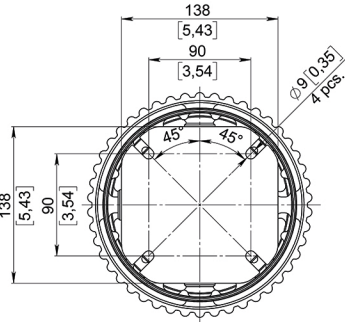

60 W

ROB-HL-SS-20-40W/60W

STANCHION MOUNT 90°

FIXTURE WEIGHT:
11,62 lb (5,27 kg) / 13,49 lb (6,12 kg)

20-40 W

60 W

ROB-HL-WA-20-40W/60W

WALL MOUNT 25°

FIXTURE WEIGHT:
 12,57 lb (5,7 kg) / 14,44 lb (6,55 kg)

20-40 W

60 W

ROB-HL-WM-20-40W/60W

WALL MOUNT 90°

FIXTURE WEIGHT:
 13,07 lb (5,93 kg) / 14,95 lb (6,78 kg)

20-40 W

60 W

ROB-HL-CM-20-40W/60W

CEILING MOUNT

FIXTURE WEIGHT:
10,58 lb (4,8 kg) / 12,46 lb (5,65 kg)

20-40 W

60 W

ROB-HL-SB-20-40W/60W

SWIVEL BRACKET

FIXTURE WEIGHT:
11,68 lb (5,3 kg) / 13,56 lb (6,15 kg)

20-40 W

60 W

ROB-HL-EM-20-40W/60W

EYE-BOLT MOUNT

FIXTURE WEIGHT:
9,59 lb (4,35 kg) / 11,46 lb (5,2 kg)

20-40 W

60 W

 CONTACTS