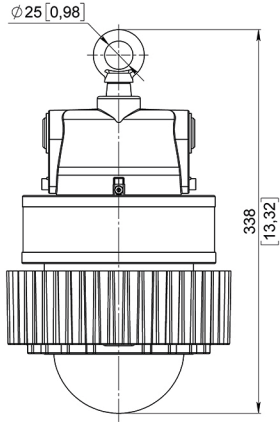

60 W

ROB-HL-SS-20-40W/60W

STANCHION MOUNT 90°

FIXTURE WEIGHT:
11,62 lb (5,27 kg) / 13,49 lb (6,12 kg)

20-40 W

60 W

ROB-HL-WA-20-40W/60W

WALL MOUNT 25°

FIXTURE WEIGHT:
 12,57 lb (5,7 kg) / 14,44 lb (6,55 kg)

20-40 W

60 W

ROB-HL-WM-20-40W/60W

WALL MOUNT 90°

FIXTURE WEIGHT:
 13,07 lb (5,93 kg) / 14,95 lb (6,78 kg)

20-40 W

60 W

ROB-HL-CM-20-40W/60W

CEILING MOUNT

FIXTURE WEIGHT:
10,58 lb (4,8 kg) / 12,46 lb (5,65 kg)

20-40 W

60 W

ROB-HL-SB-20-40W/60W

SWIVEL BRACKET

FIXTURE WEIGHT:
11,68 lb (5,3 kg) / 13,56 lb (6,15 kg)

20-40 W

60 W

ROB-HL-EM-20-40W/60W

EYE-BOLT MOUNT

FIXTURE WEIGHT:
9,59 lb (4,35 kg) / 11,46 lb (5,2 kg)

20-40 W

60 W

 CONTACTS