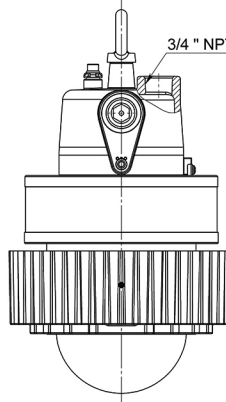

FIXTURE WEIGHT:
 12,57 lb (5,7 kg) / 14,44 lb (6,55 kg)

20-40 W

60 W

ROB-HL-WM-20-40W/60W

WALL MOUNT 90°

FIXTURE WEIGHT:
 13,07 lb (5,93 kg) / 14,95 lb (6,78 kg)

20-40 W

60 W

ROB-HL-CM-20-40W/60W

CEILING MOUNT

FIXTURE WEIGHT:
10,58 lb (4,8 kg) / 12,46 lb (5,65 kg)

20-40 W

60 W

ROB-HL-SB-20-40W/60W

SWIVEL BRACKET

FIXTURE WEIGHT:
11,68 lb (5,3 kg) / 13,56 lb (6,15 kg)

20-40 W

60 W

ROB-HL-EM-20-40W/60W

EYE-BOLT MOUNT

FIXTURE WEIGHT:
9,59 lb (4,35 kg) / 11,46 lb (5,2 kg)

20-40 W

60 W

 CONTACTS