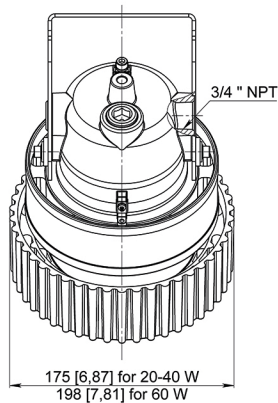

FIXTURE WEIGHT:
 12,57 lb (5,7 kg) / 14,44 lb (6,55 kg)

20-40 W

60 W

ROB-HL-WM-20-40W/60W

WALL MOUNT 90°

FIXTURE WEIGHT:
 13,07 lb (5,93 kg) / 14,95 lb (6,78 kg)

20-40 W

60 W

ROB-HL-CM-20-40W/60W

CEILING MOUNT

FIXTURE WEIGHT:
10,58 lb (4,8 kg) / 12,46 lb (5,65 kg)

20-40 W

60 W

ROB-HL-SB-20-40W/60W

SWIVEL BRACKET

FIXTURE WEIGHT:
11,68 lb (5,3 kg) / 13,56 lb (6,15 kg)

20-40 W

60 W

ROB-HL-EM-20-40W/60W

EYE-BOLT MOUNT

FIXTURE WEIGHT:
9,59 lb (4,35 kg) / 11,46 lb (5,2 kg)

20-40 W

60 W

 CONTACTS