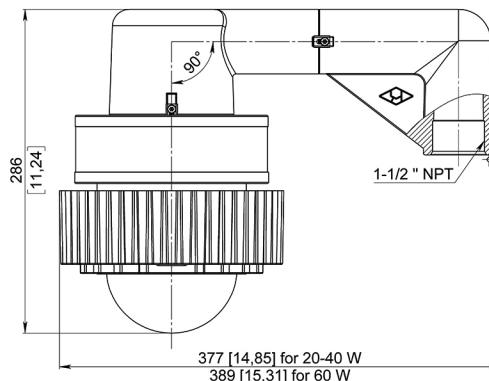

PENDANT MOUNT

FIXTURE WEIGHT:
9,54 lb (4,33 kg) / 11,42 lb (5,18 kg)

20-40 W

60 W

ROB-HL-SA-20-40W/60W

STANCHION MOUNT 25°

FIXTURE WEIGHT:
11,11 lb (5,04 kg) / 12,99 lb (5,89 kg)

20-40 W

60 W

ROB-HL-SS-20-40W/60W

STANCHION MOUNT 90°

FIXTURE WEIGHT:
11,62 lb (5,27 kg) / 13,49 lb (6,12 kg)

20-40 W

60 W

ROB-HL-WA-20-40W/60W

WALL MOUNT 25°

FIXTURE WEIGHT:
 12,57 lb (5,7 kg) / 14,44 lb (6,55 kg)

20-40 W

60 W

ROB-HL-WM-20-40W/60W

WALL MOUNT 90°

FIXTURE WEIGHT:
 13,07 lb (5,93 kg) / 14,95 lb (6,78 kg)

20-40 W

60 W