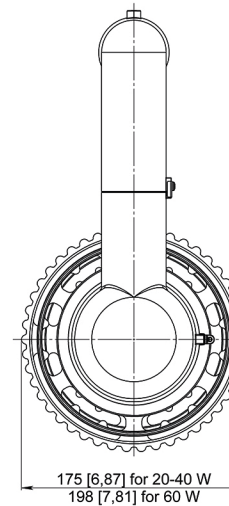

PENDANT MOUNT

FIXTURE WEIGHT:
9,54 lb (4,33 kg) / 11,42 lb (5,18 kg)

20-40 W

60 W

ROB-HL-SA-20-40W/60W

STANCHION MOUNT 25°

FIXTURE WEIGHT:
11,11 lb (5,04 kg) / 12,99 lb (5,89 kg)

20-40 W

60 W

ROB-HL-SS-20-40W/60W

STANCHION MOUNT 90°

FIXTURE WEIGHT:
11,62 lb (5,27 kg) / 13,49 lb (6,12 kg)

20-40 W

60 W

ROB-HL-WA-20-40W/60W

WALL MOUNT 25°

FIXTURE WEIGHT:
 12,57 lb (5,7 kg) / 14,44 lb (6,55 kg)

20-40 W

60 W

ROB-HL-WM-20-40W/60W

WALL MOUNT 90°

FIXTURE WEIGHT:
 13,07 lb (5,93 kg) / 14,95 lb (6,78 kg)

20-40 W

60 W

20-40 W

60 W

ROB-HL-EM-20-40W/60W

EYE-BOLT MOUNT

FIXTURE WEIGHT:
9,59 lb (4,35 kg) / 11,46 lb (5,2 kg)

20-40 W

60 W

 CONTACTS