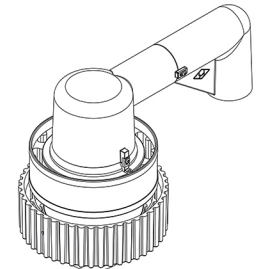

60 W

ROB-HL-SS-20-40W/60W

STANCHION MOUNT 90°

FIXTURE WEIGHT:
11,62 lb (5,27 kg) / 13,49 lb (6,12 kg)

20-40 W

60 W

ROB-HL-WA-20-40W/60W

WALL MOUNT 25°

FIXTURE WEIGHT:
 12,57 lb (5,7 kg) / 14,44 lb (6,55 kg)

20-40 W

60 W

ROB-HL-WM-20-40W/60W

WALL MOUNT 90°

FIXTURE WEIGHT:
 13,07 lb (5,93 kg) / 14,95 lb (6,78 kg)

20-40 W

60 W